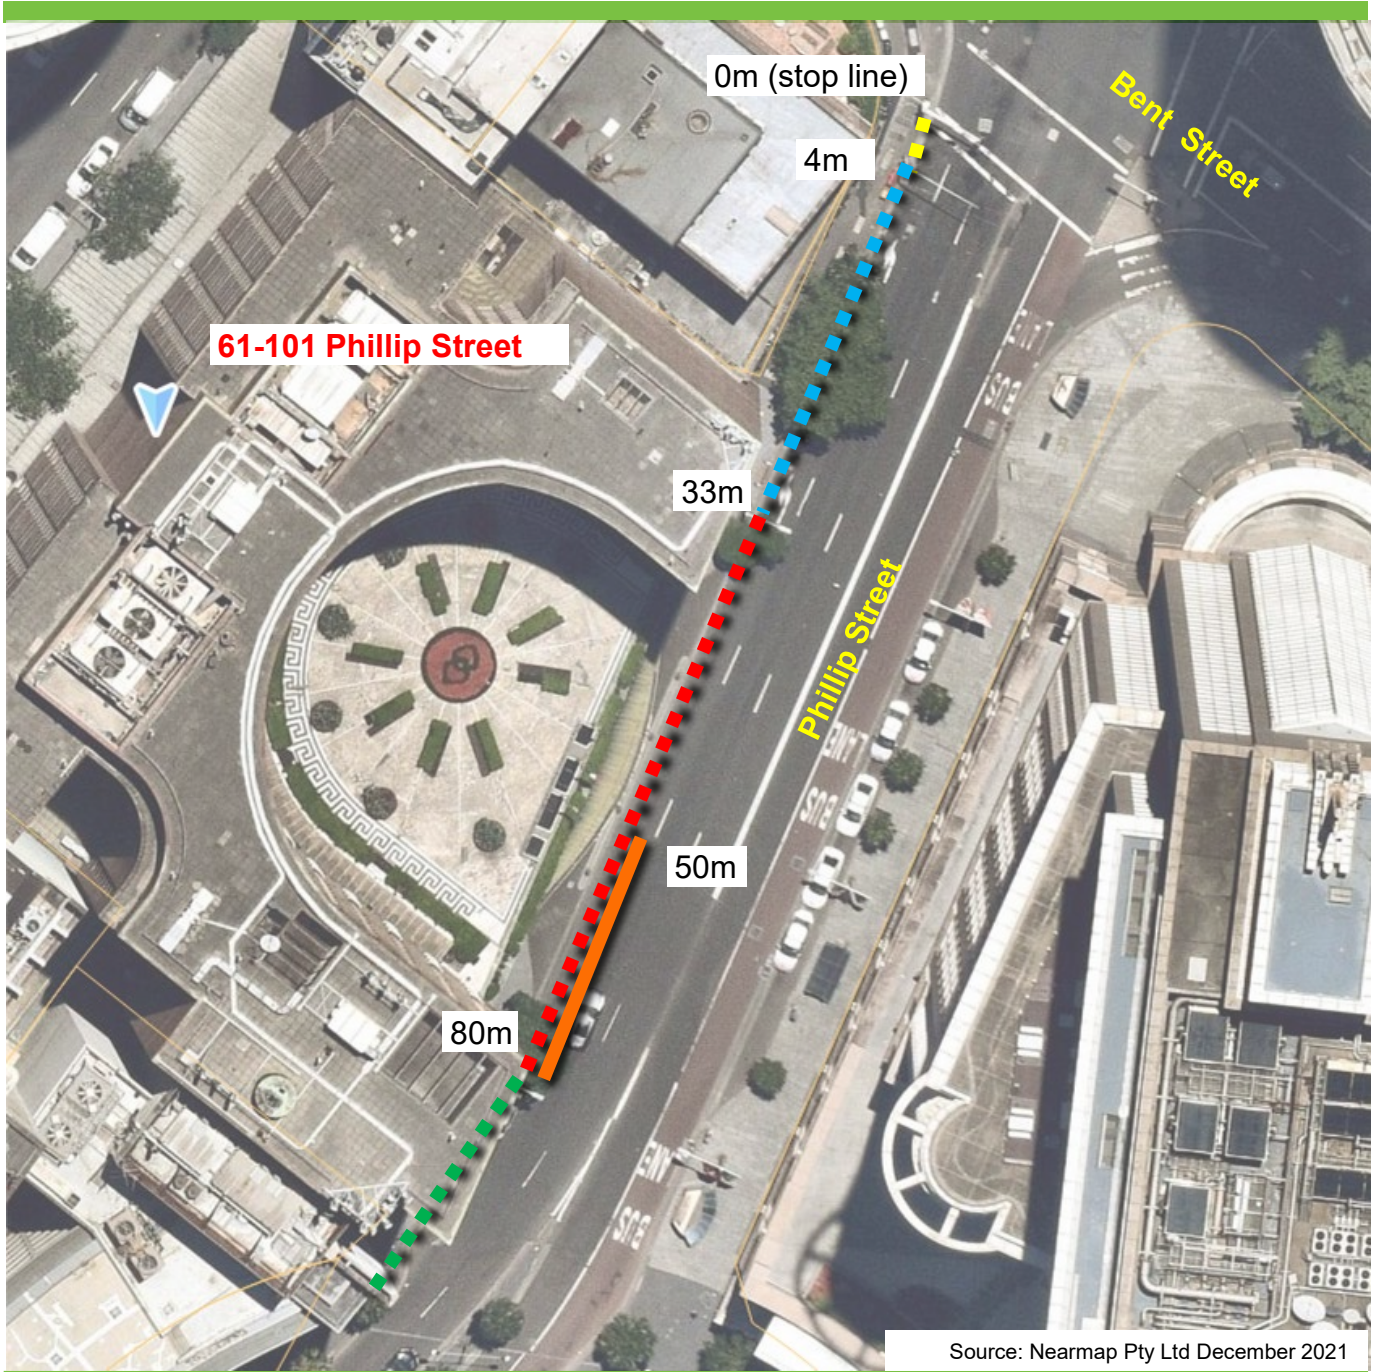

Phillip Street, Sydney Proposed parking changes

Existing

-  No Stopping
-  No Parking
-  Taxi Zone
-  Bus Zone

Proposed

-  Works Zone 7am-7pm Mon-Fri, 7am-5pm Sat
- &
- No Parking Other Times