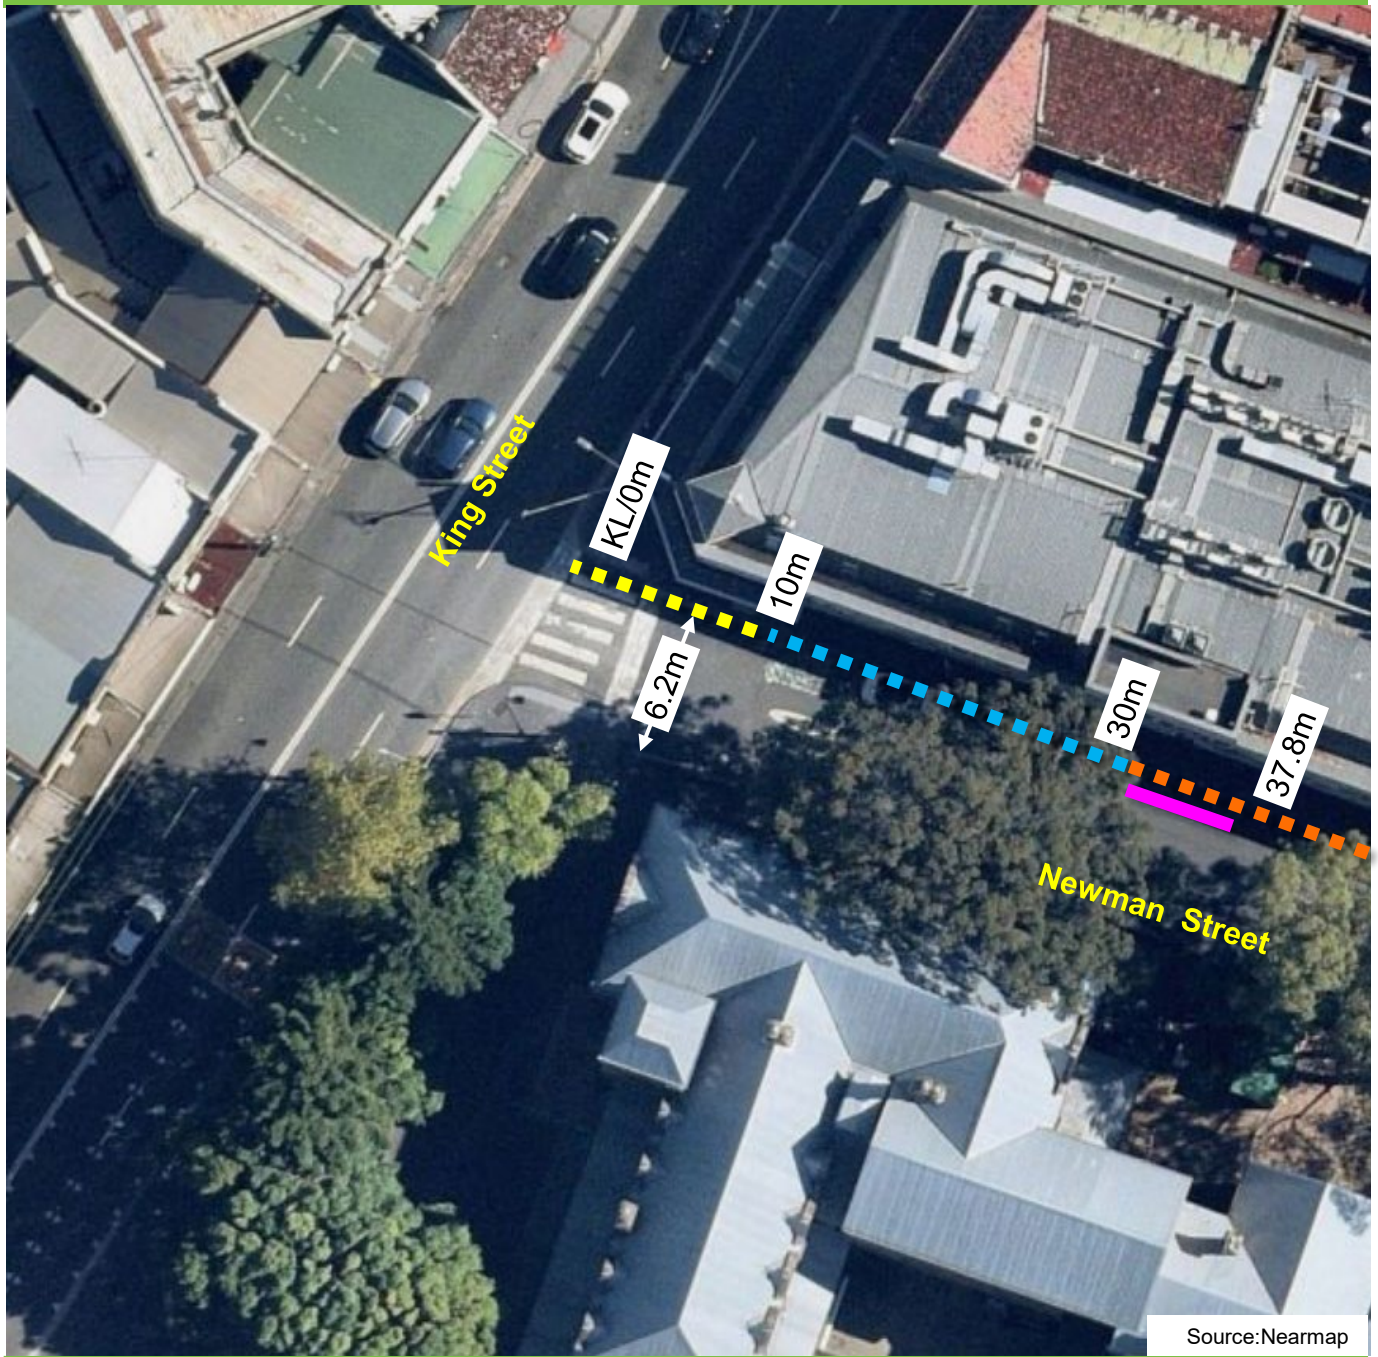

## Newman Street, Newtown Proposed parking changes

Source: Nearthmap

### Existing

-  "No Stopping"
-  "No Parking Authorised Car Share Vehicles Bay 477-844"
-  "Loading Zone 7.30am-6pm Mon-Fri, 7.30am-12.30pm Sat"

### Proposed

-  "4P Mobility Parking Only 8am-10pm"