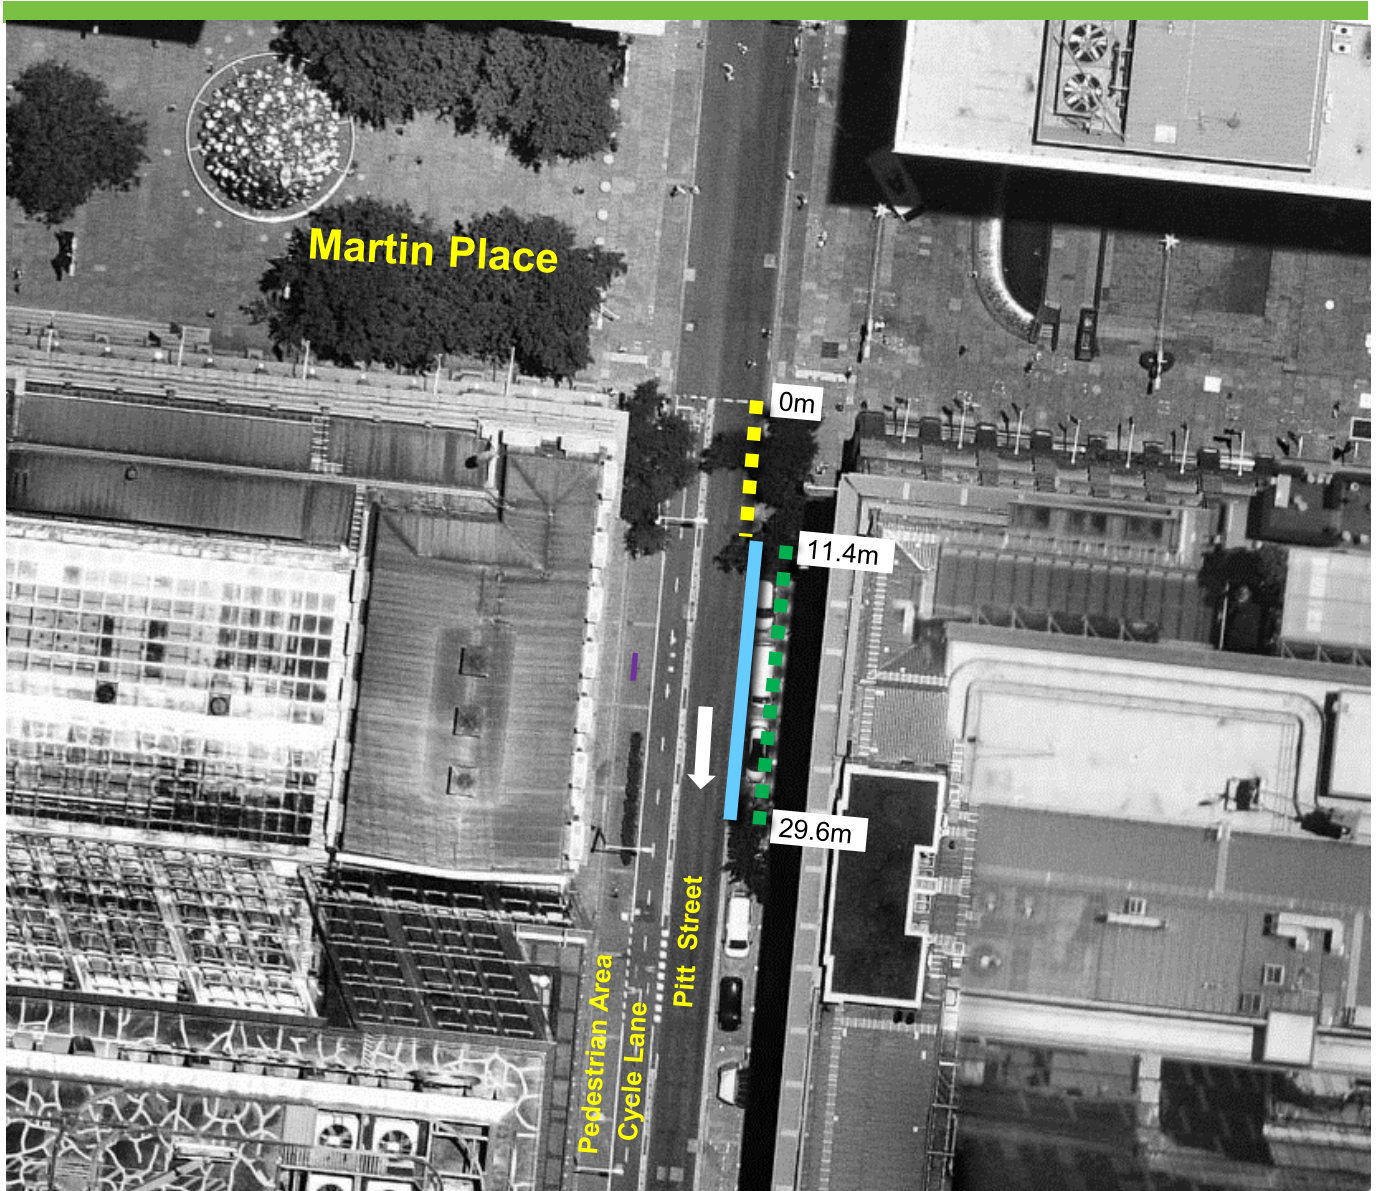

Pitt Street, Sydney Proposed parking changes

Existing

-  P5 Minute 7am-7pm
- 4P Ticket 7pm-Midnight

Proposed

-  No Parking 7am-7pm Coaches Excepted 15 Mins Limit
- 4P Ticket 7pm-Midnight