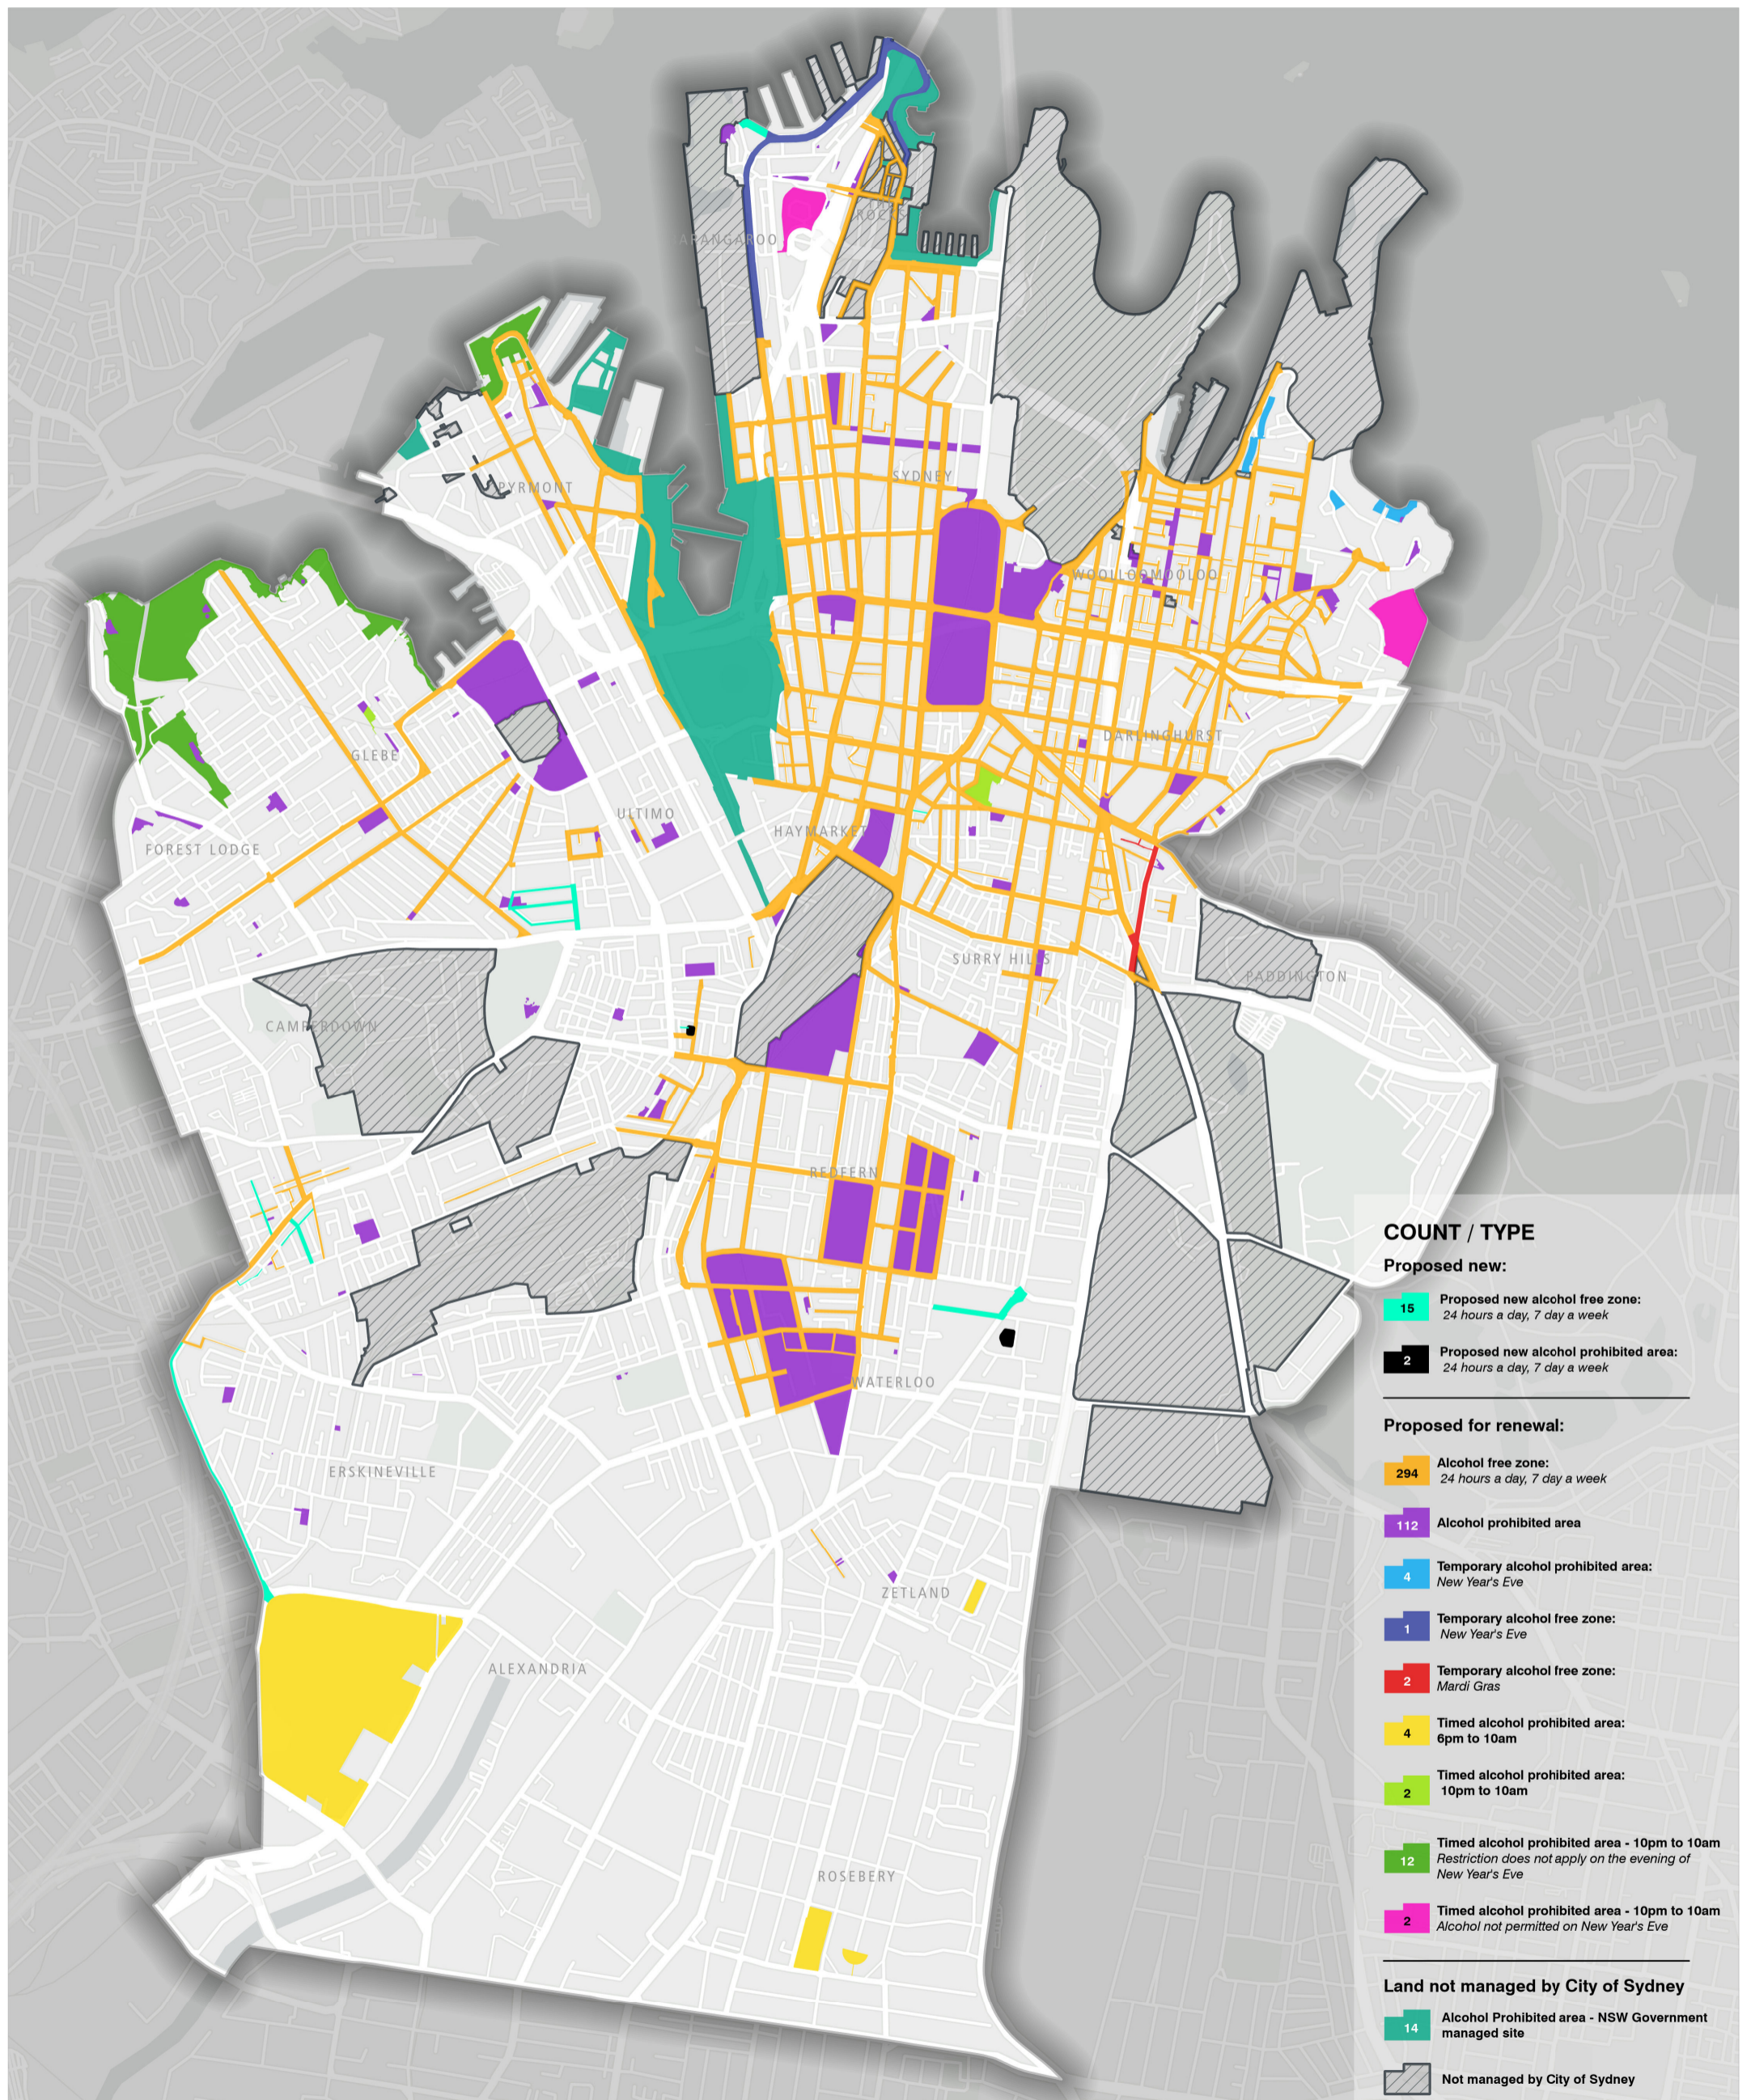

Attachment B

**Map of Recommended Alcohol-Free Zones
and Alcohol Prohibited Areas**

Proposed outdoor alcohol restrictions: 2023 - 2027

© City of Sydney Council 2023. All Rights Reserved. This map has been compiled from various sources and the publisher and/or contributors accept no responsibility for any injury, loss or damage arising from the use, error or omissions therein. While all care is taken to ensure a high degree of accuracy, users are invited to notify Council's Spatial Services of any map discrepancies. No part of this map may be reproduced without written permission.