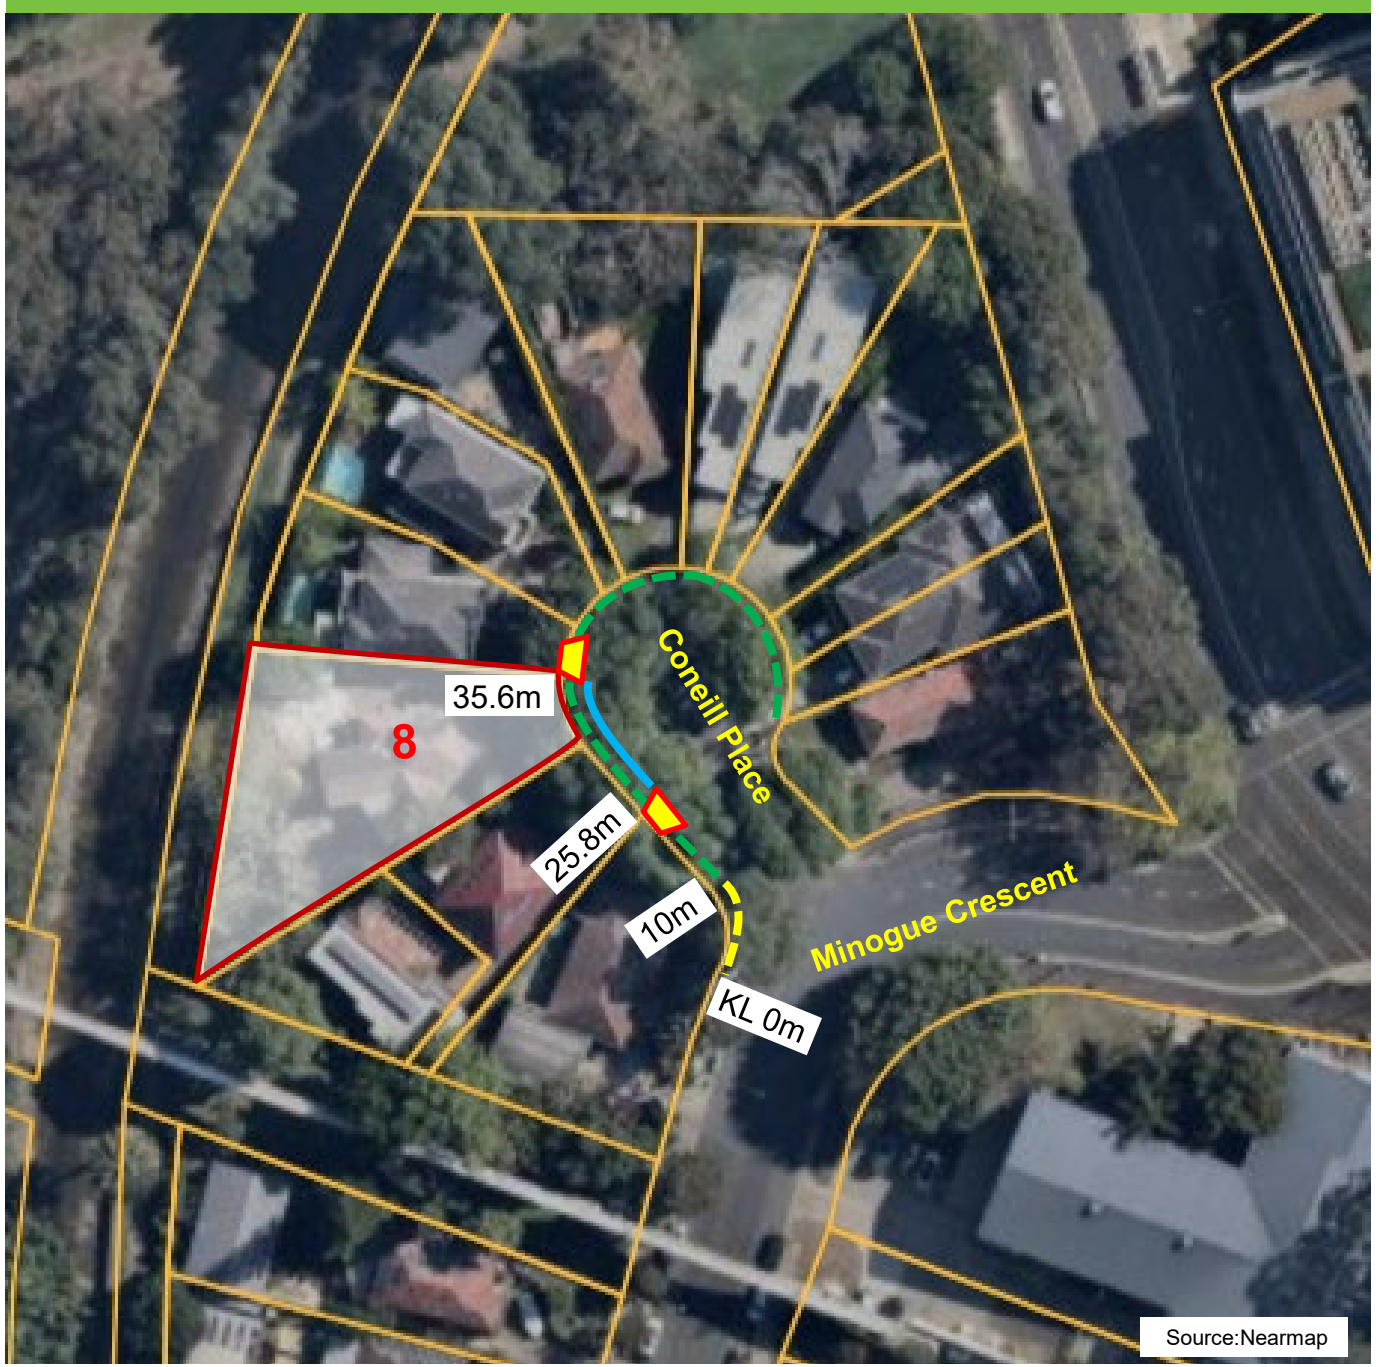

Coneill Place, Forest Lodge

Existing

- ■ ■ "No Stopping"
- ■ ■ "2P 8am-6pm Mon-Fri Permit Holders Excepted Area G".

Driveway

Proposed

■ "Works Zone 7:30am – 5:30pm Monday to Friday
7:30am – 3:30pm Saturday"