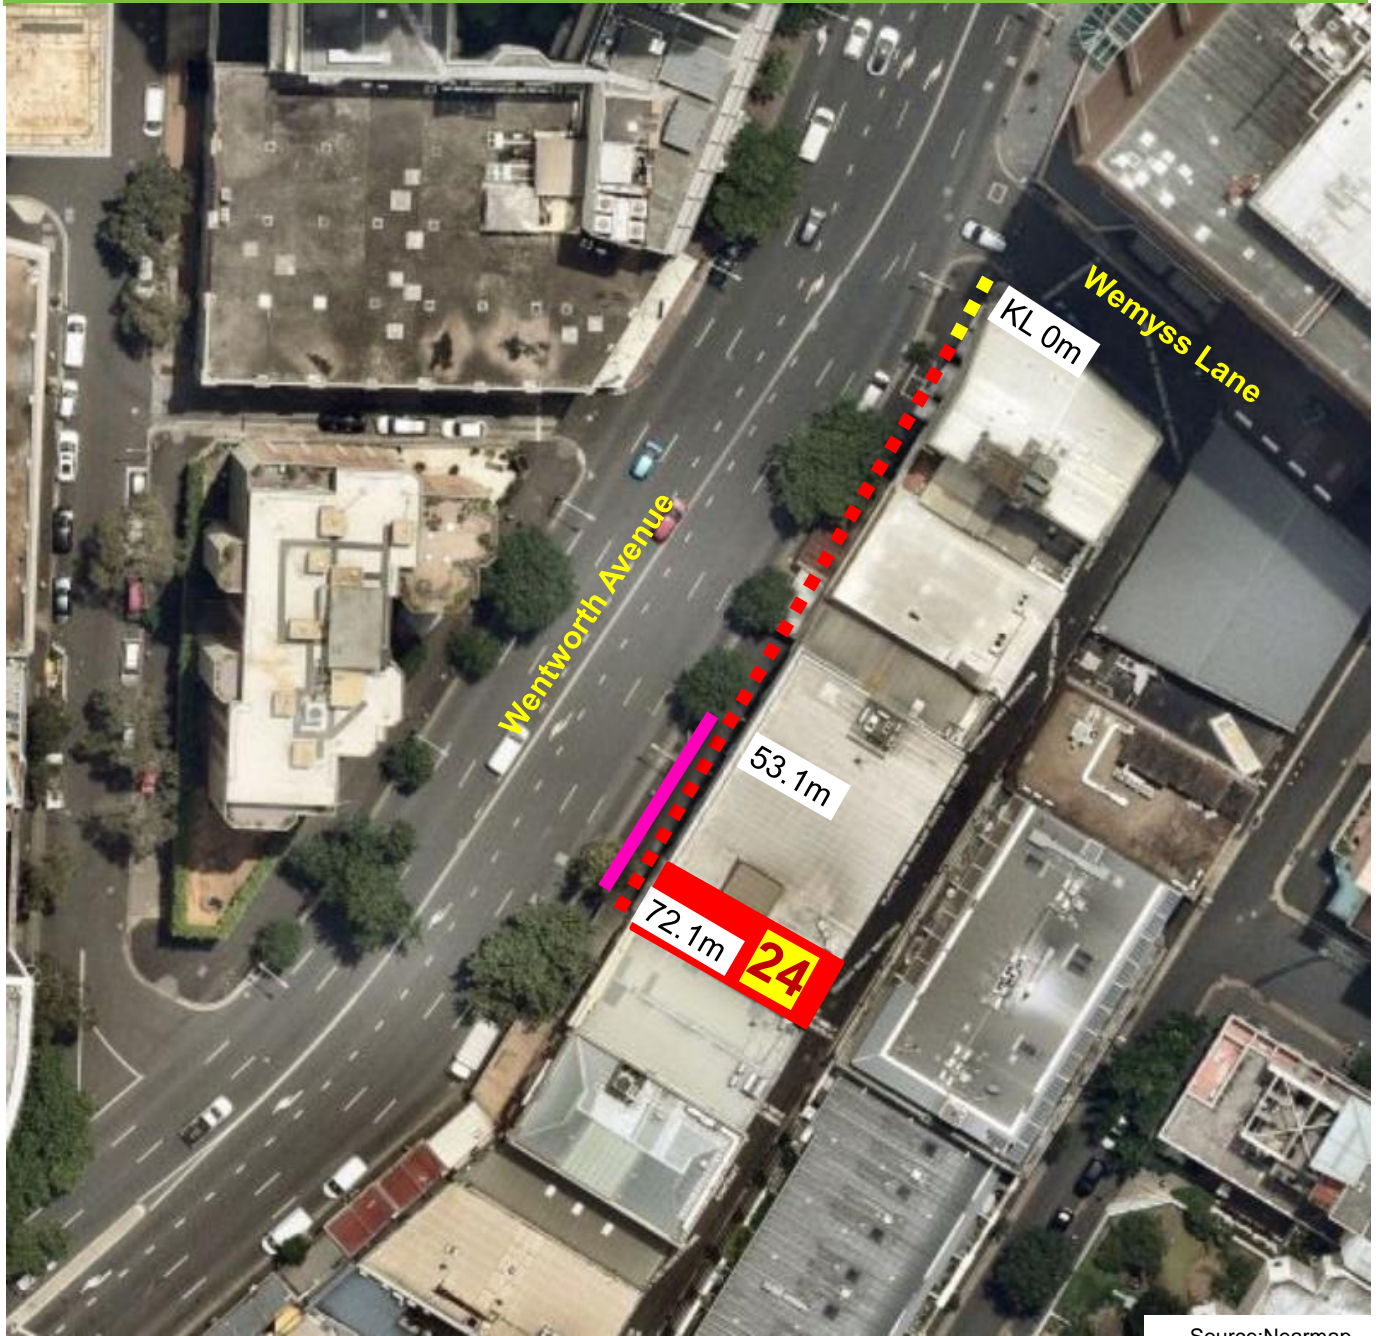

## Wentworth Avenue, Surry Hills Proposed Works Zone

Source: Nearmap

Existing	Proposed
<p> "No Stopping"</p> <p> "No Stopping 6am-10am, 3pm-8pm Mon-Fri" &amp; "Loading Zone 10am-3pm Mon-Fri, 6am-10am Sat" &amp; "4P Ticket 8pm-12am Mon-Fri, 10am-10pm Sat &amp; Sun &amp; Public Holidays"</p>	<p> "No Stopping 6am-10am, 3pm-8pm Mon-Fri" &amp; "Works Zone 10am-3pm Mon-Fri, 7.30am-3.30pm Sat" &amp; "4P Ticket 8pm-12am Mon-Fri, 3.30pm-10pm Sat, 10am-10pm Sun &amp; Public Holidays"</p> <p></p>