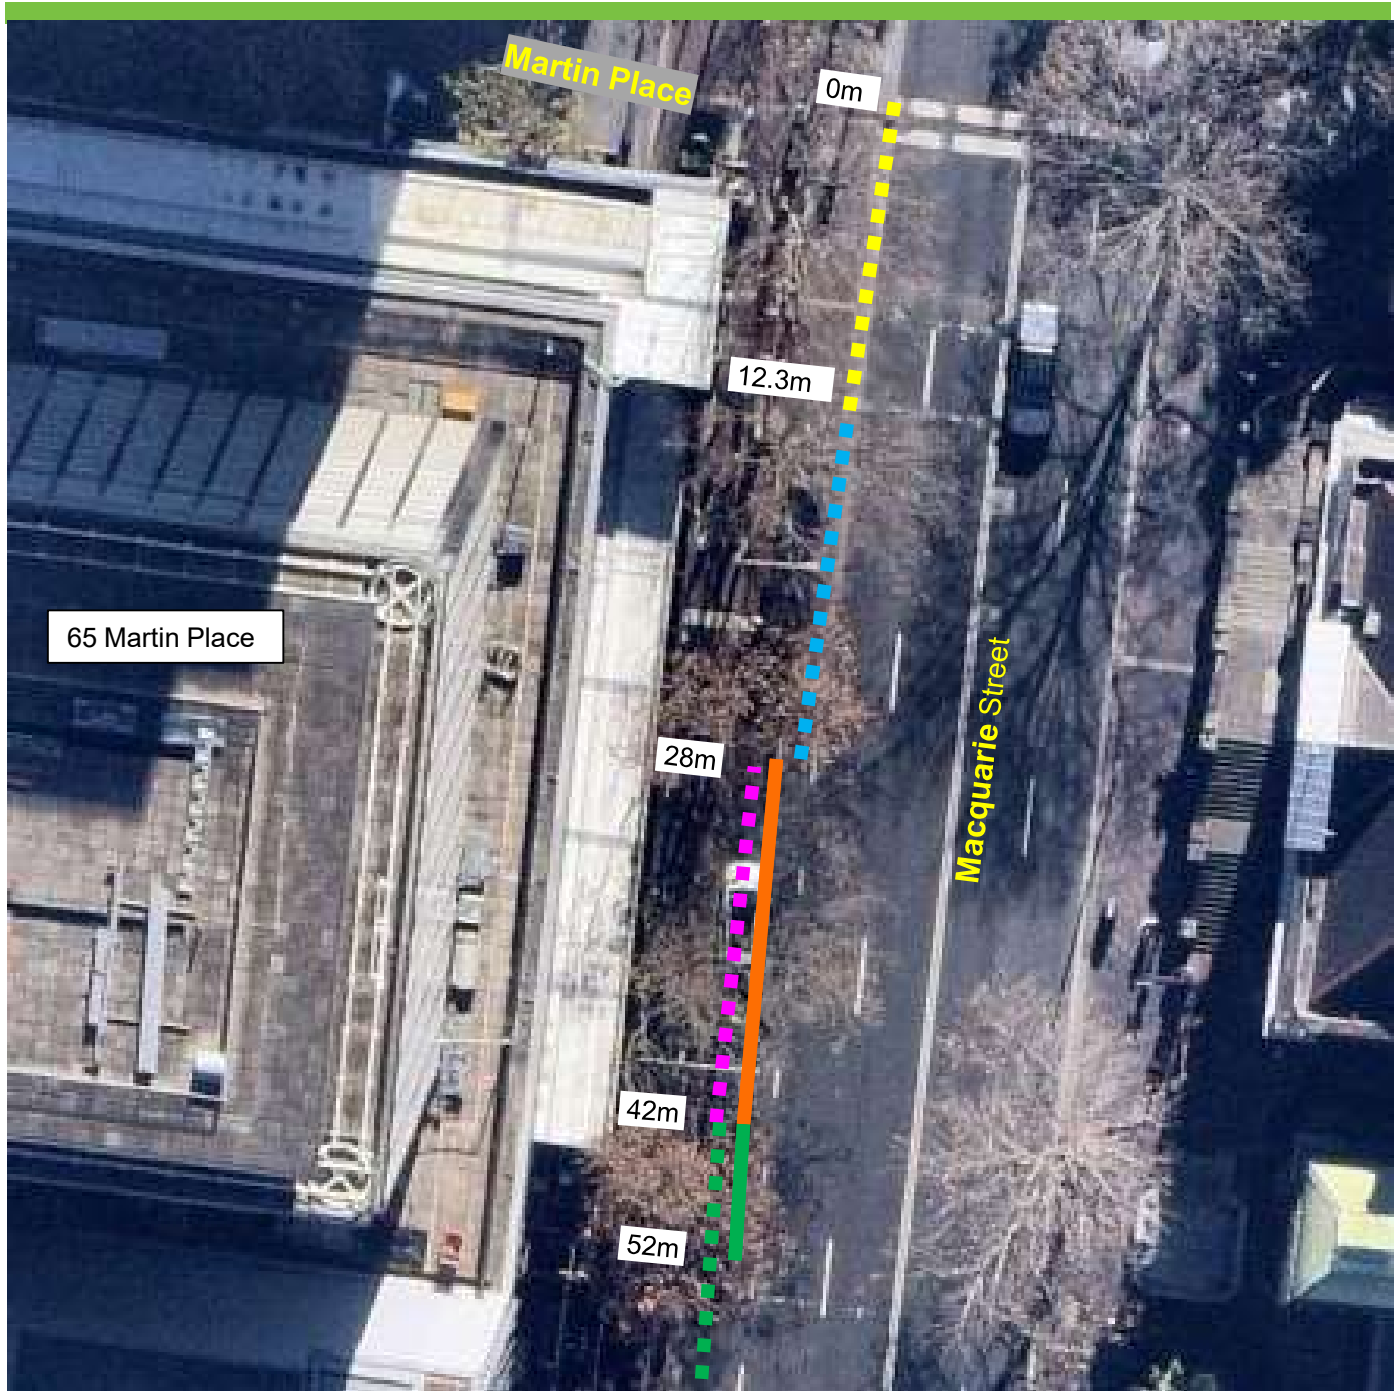

Macquarie Street, Sydney Proposed Works Zone

Existing

- ■ ■ No Stopping
- ■ ■ Bus Zone
- ■ ■ Mobility Parking Only
- ■ ■ P5 Minute 8am-6pm Mon-Fri
- 4P Ticket 6-10pm Mon-Fri
8am-10pm Sat-Sun & Public Holidays

Proposed

- ■ ■ Works Zone
7am-7pm Mon-Fri
7am-5pm Sat
- Mobility Parking All Other Times
- ■ ■ Works Zone
7am-7pm Mon-Fri
7am-5pm Sat
- 61
- 4P Ticket 7-10pm Mon-Fri
5-10pm Sat 8am-10pm Sun & Public Holidays