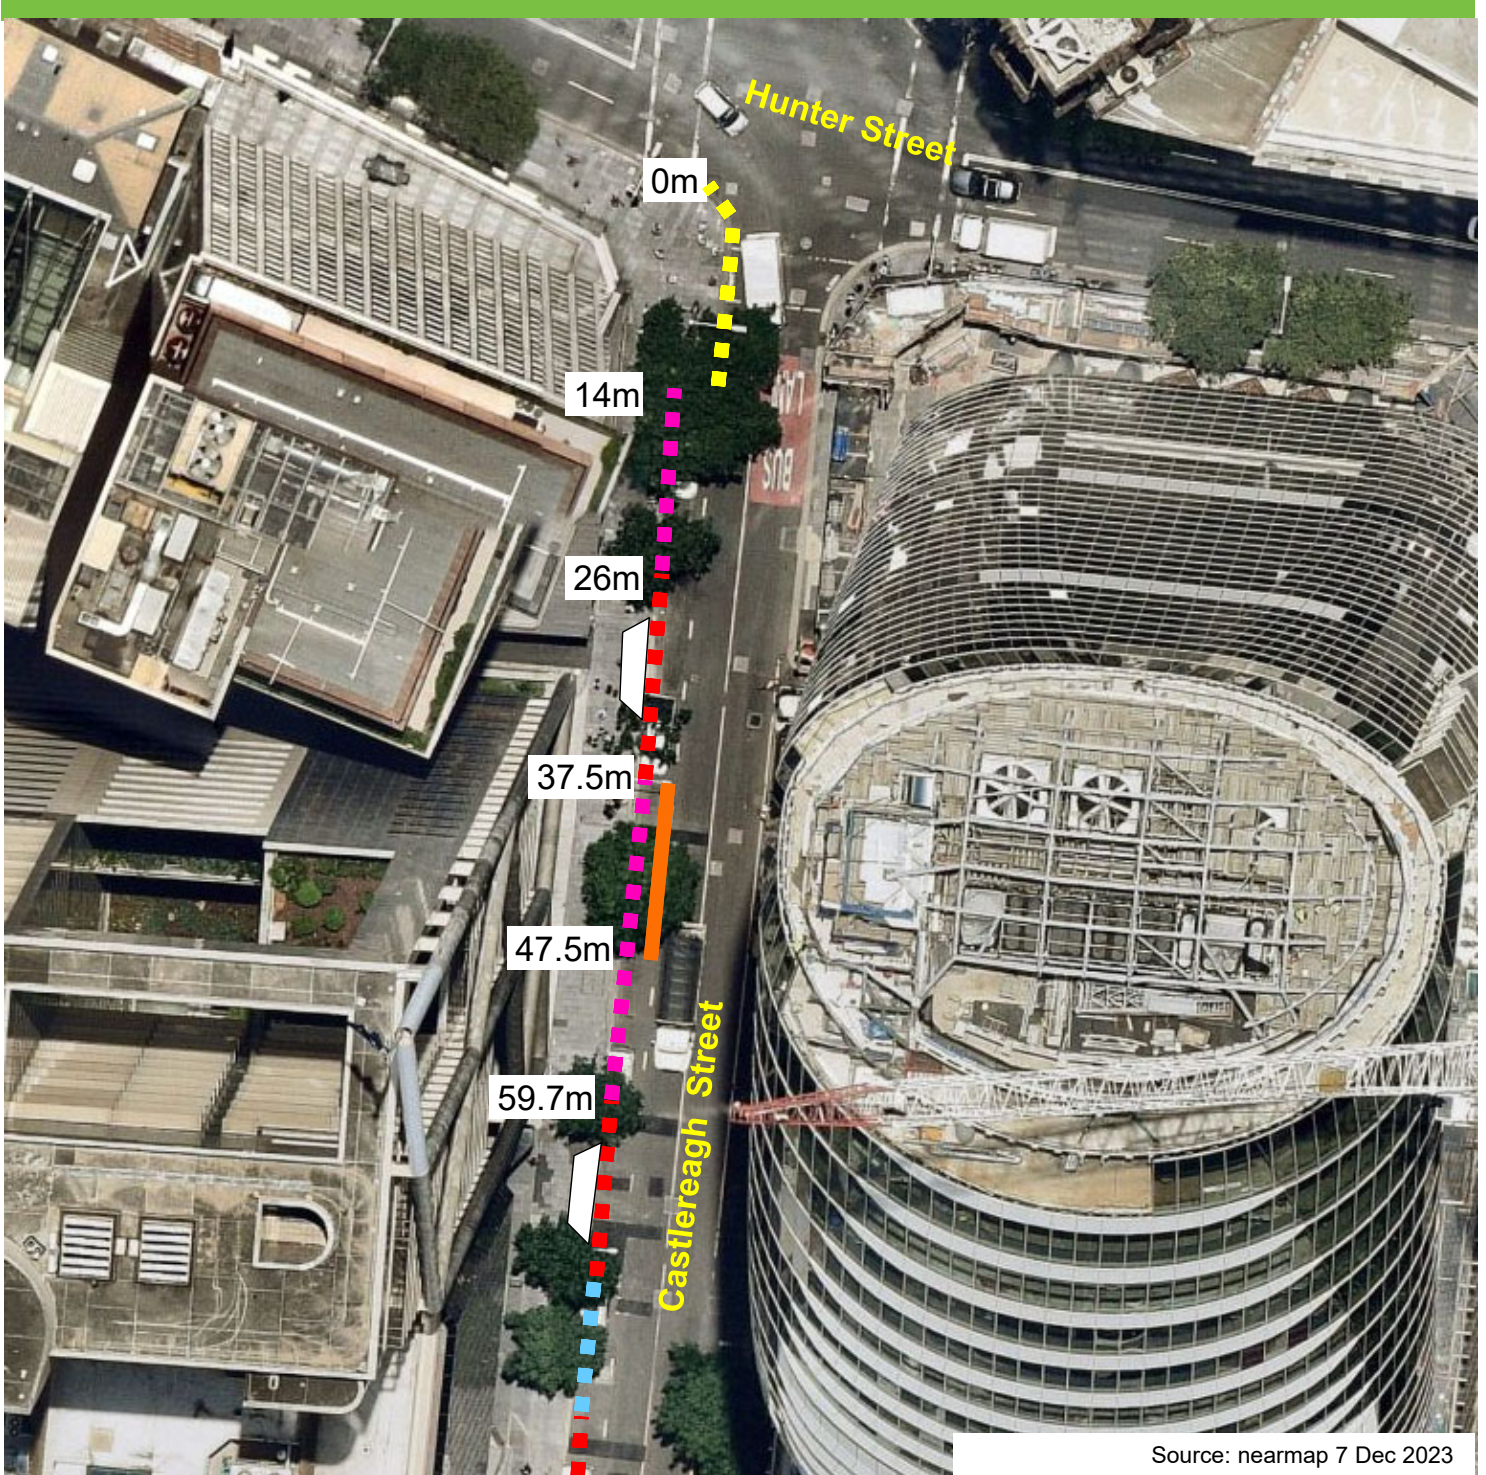

Castlereagh Street, Sydney Proposed Works Zone

Source: nearmap 7 Dec 2023

Existing

- ■ ■ No Stopping
- ■ ■ No Parking
- ■ ■ Bus Zone 3pm-6am Mon-Fri 6pm-6am Sat-Sun & Public Holidays
- ■ ■ Loading Zone Ticket 6am-3pm Mon-Fri 6am-10am Sat
4P Ticket 10am-6pm Sat, 8am-6pm Sun & Public Holidays
- ■ ■ Loading Zone Ticket 6am-6pm Mon-Fri 6am-10am Sat
4P Ticket 6pm-Midnight Mon-Fri, 10am-10pm Sat 8am-10pm
Sun & Public Holidays

Proposed

- ■ ■ Works Zone 7am-3pm Mon-Fri 7am-5pm Sat
- ■ ■ Bus Zone 3pm-7am Mon-Fri 5pm-7am Sat-Sun & Public Holidays
- ■ ■ 4P Ticket 7am-5pm Sun & Public Holidays