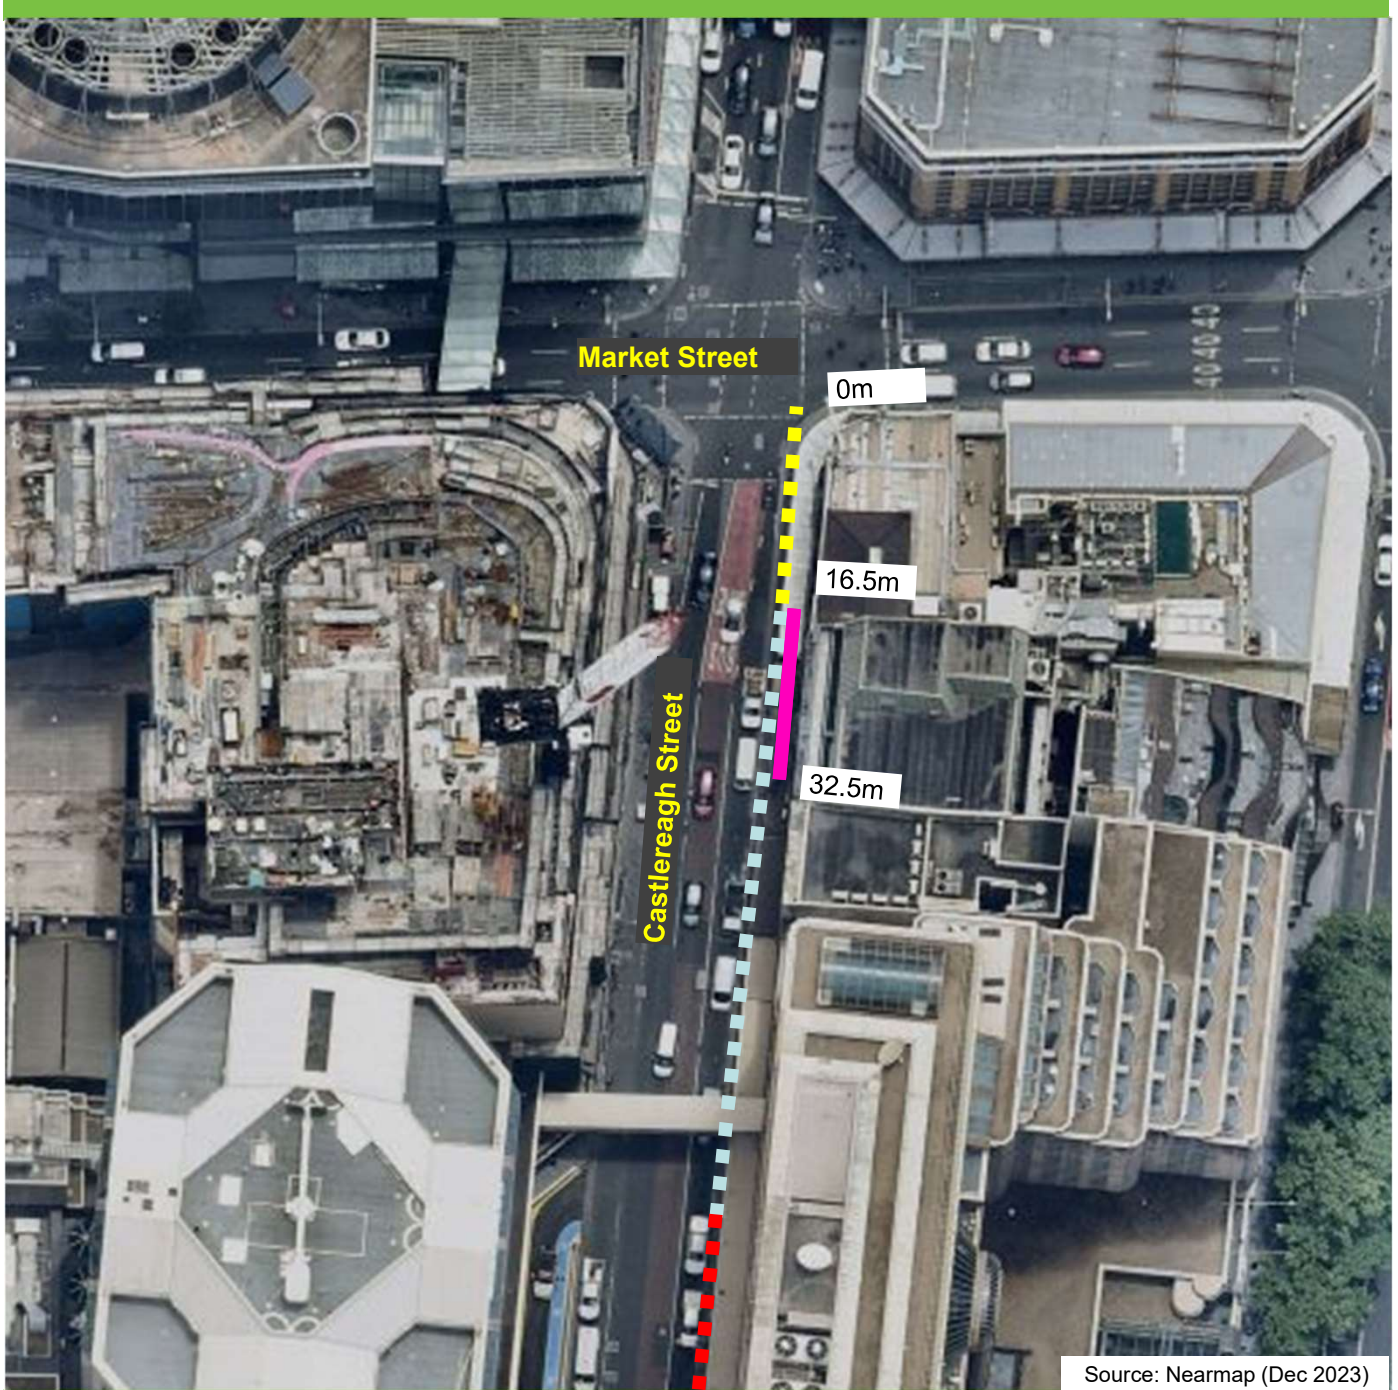

114-120 Castlereagh Street, Sydney Proposed Works Zone

Existing

- ■ ■ No Stopping
- ■ ■ Bus Zone 3pm-8pm Mon-Fri, Loading Zone Ticket 6am-3pm Mon-Fri, 6am-6pm Sat, 4P Ticket 8pm-12midnight Mon-Fri, 6pm-12midnight Sat, 8am-12midnight Sun and Public Holidays
- ■ ■ No Parking Coaches Excepted 15 Minute Limit

Proposed

- Works Zone
7am-3pm Mon-Fri, 7am-5pm Sat
- Bus Zones 3pm-8pm Mon-Fri
- 4P Ticket 8pm-12midnight Mon-Fri,
5pm-midnight Sat, 8am-12midnight
Sun and Public Holidays