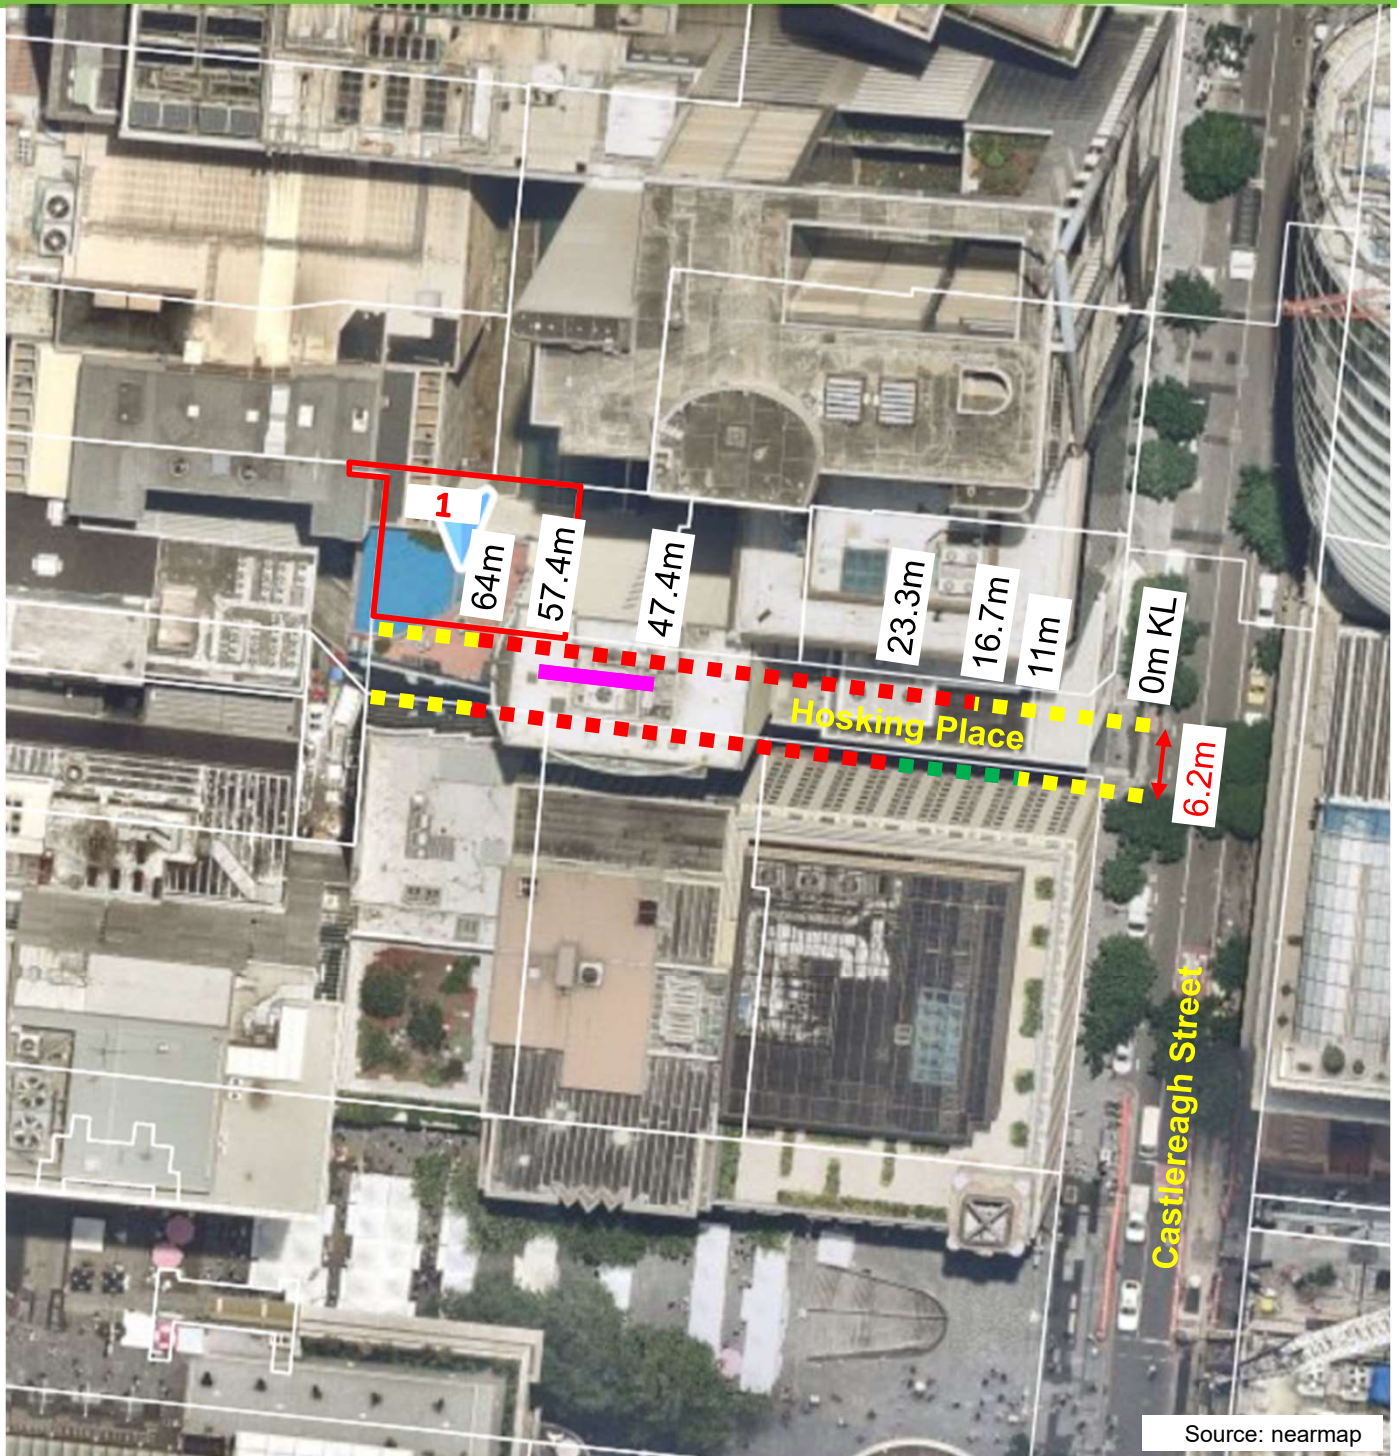

Hosking Place, Sydney Proposed Works Zone

Existing

 "No Stopping"

 "No Parking"

 "P 5 Minute"

Proposed

 "Works Zone
7am-7pm Mon-Fri
7am-5pm Sat
No Parking All Other Times"