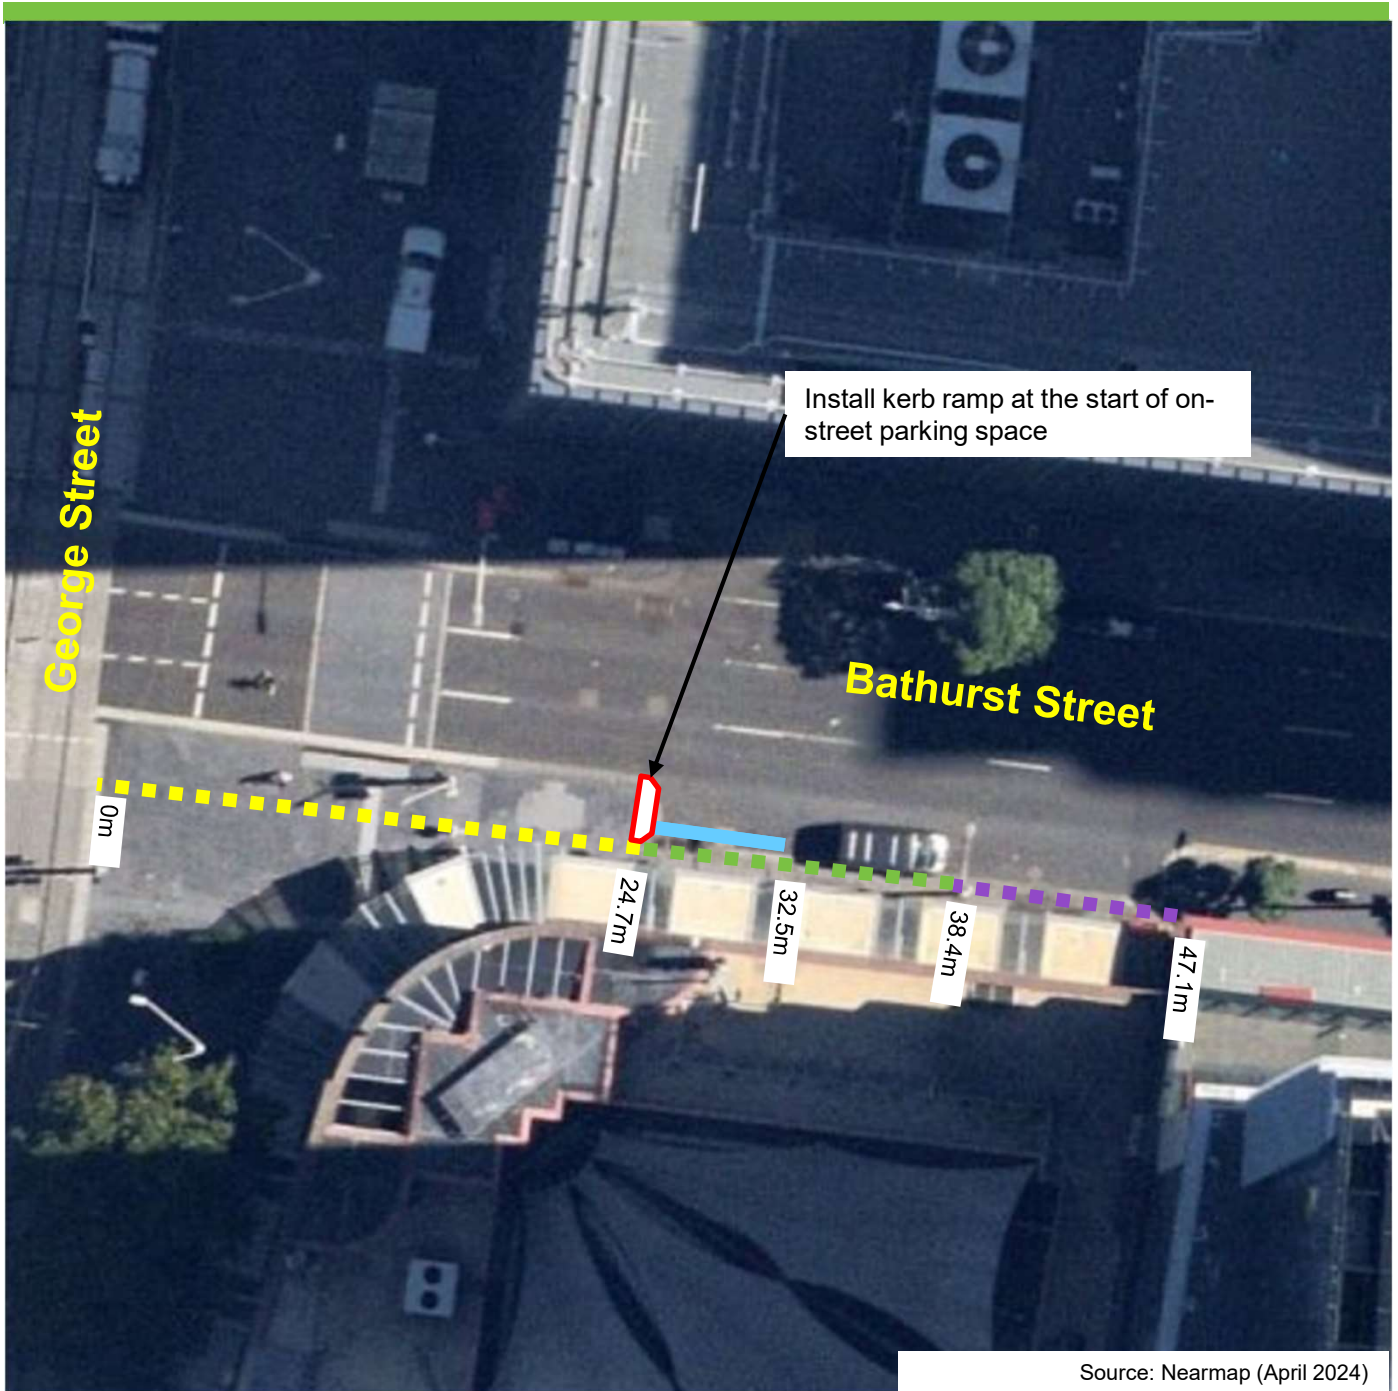

Bathurst Street, Sydney Proposed parking changes

Source: Nearmap (April 2024)

Existing

- ■ ■ No Stopping
- ■ ■ No Parking
- ■ ■ Loading Zone Ticket 7am-6pm
Mon-Fri, 7am-10am Sat
- ■ ■ 4P Ticket 6pm-10pm Mon-Fri, 10am-10pm
Sat, 8am-10pm Sun and Public Holidays
- ■ ■ Mail Zone Taxis Excepted 1 Minute
Limit Set Down Only

Proposed

- 4P Mobility Parking Space