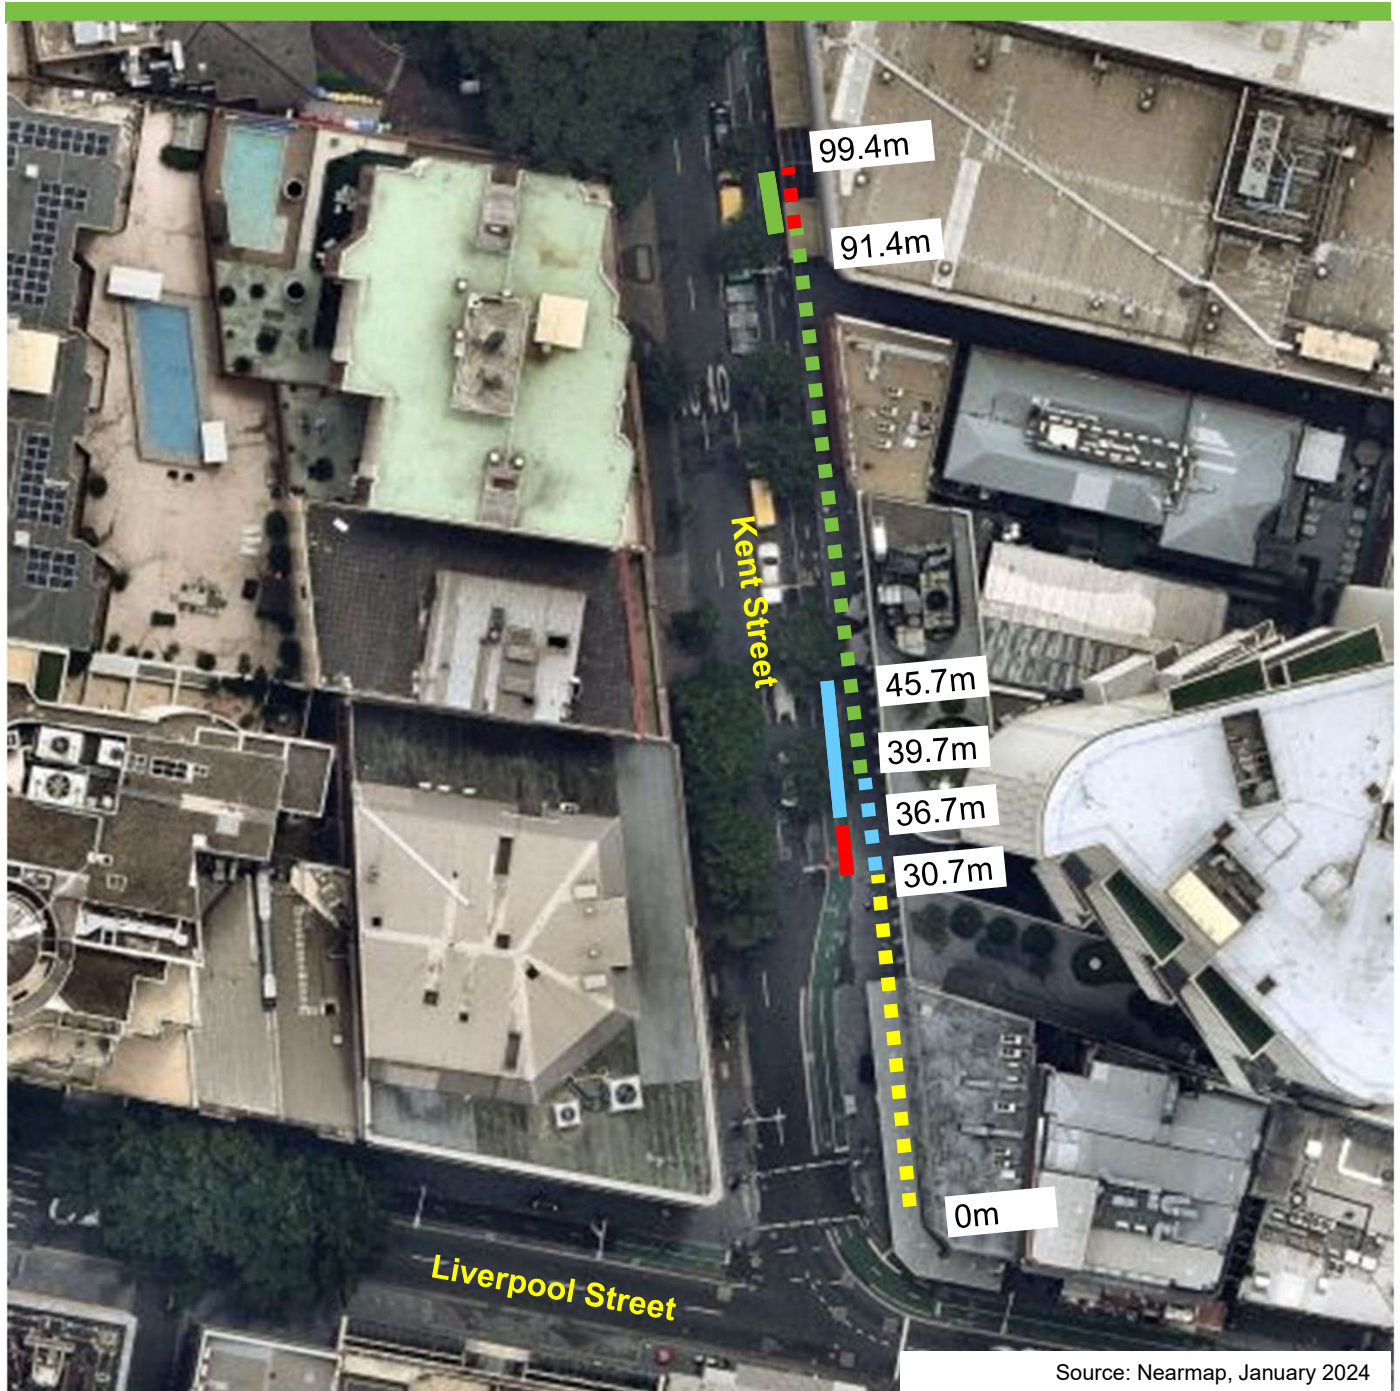

## Kent Street, Sydney Proposed parking changes

### Existing

- ■ ■ No Stopping
- ■ ■ No Parking
- ■ ■ Taxi Zone  
Loading Zone Ticket 6am-6pm Mon-Fri, 7-10am Sat
- ■ ■ 4P Ticket 6-10pm Mon-Fri, 10am-10pm Sat, 8am-10pm Sun & Public Holidays

### Proposed

- ■ ■ No Parking Pick Up and Drop Off
- ■ ■ Loading Zone Ticket 6am-6pm Mon-Fri, 7am-10am Sat
- ■ ■ 4P Ticket 6-10pm Mon-Fri, 10am-10pm Sat 8am-10pm Sun & Public Holidays