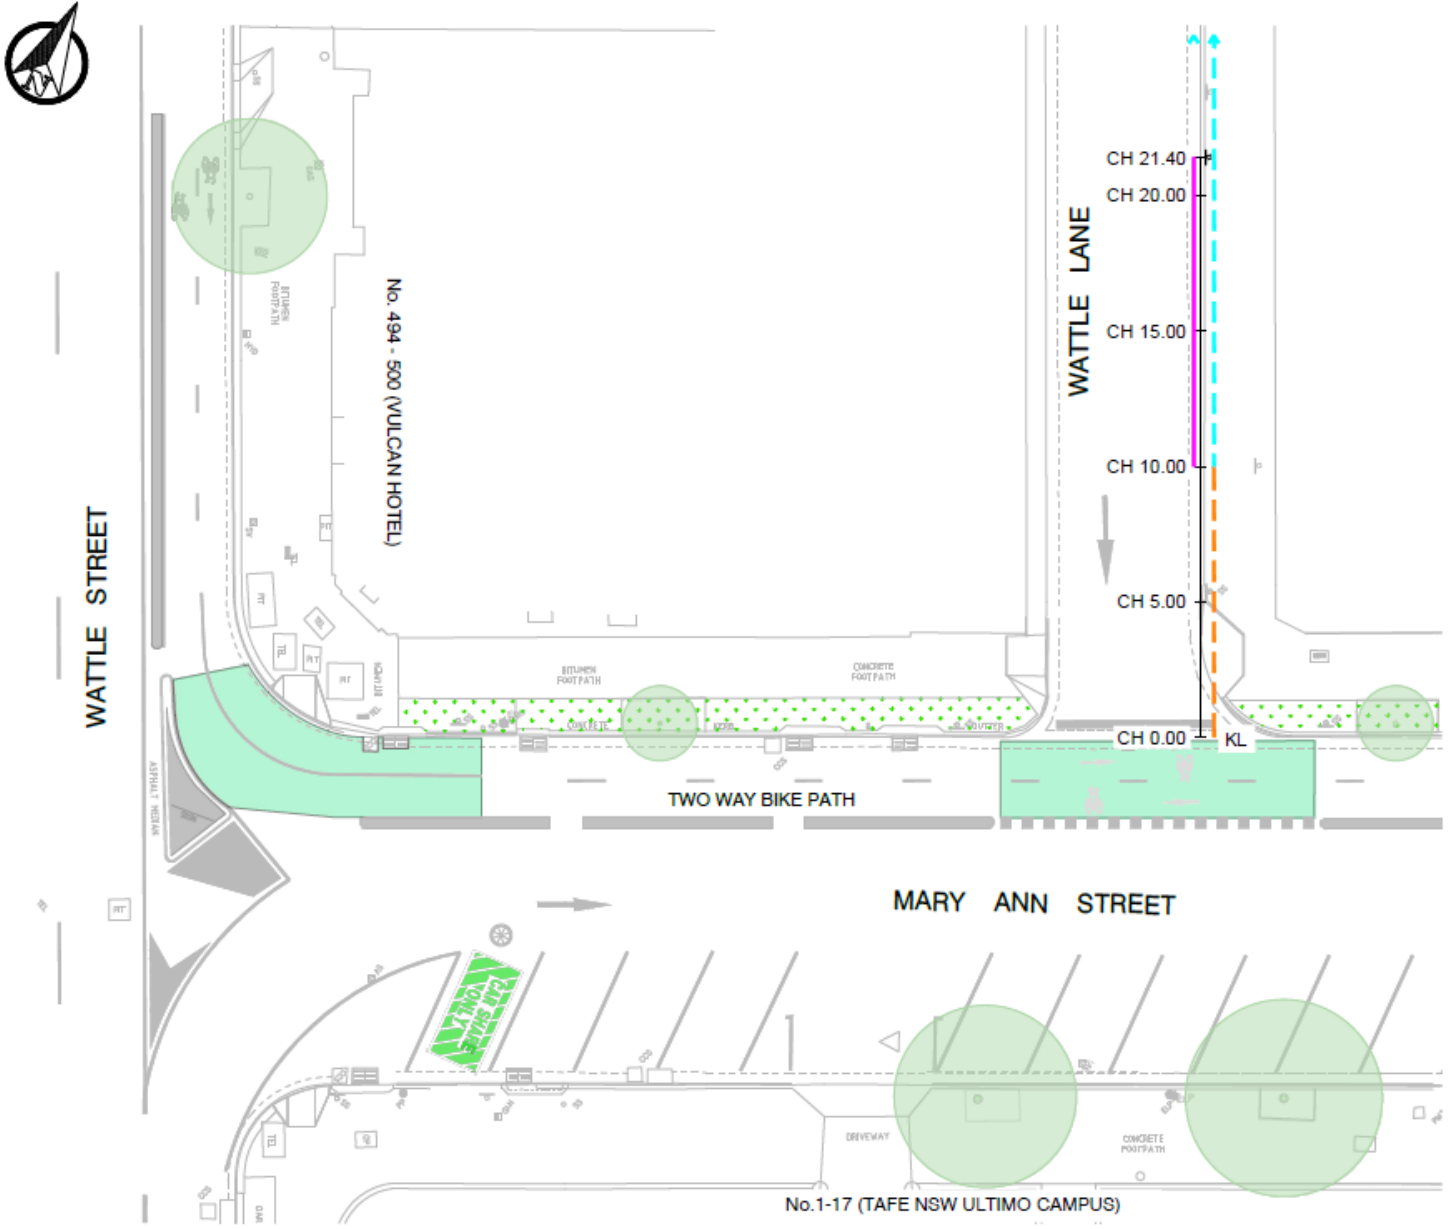

Plan: Proposed Loading Zone – Wattle Lane, Ultimo

**LEGEND**

**EXISTING**

-  NO STOPPING
-  ¼ P 7am - 7pm MON - FRI  
2P 8am - 7pm SAT, SUN & PUBLIC HOLS

**PROPOSED**

-  LOADING ZONE 9am - 3pm MON - SAT  
¼ P 7am - 9am & 3pm - 7pm MON - FRI