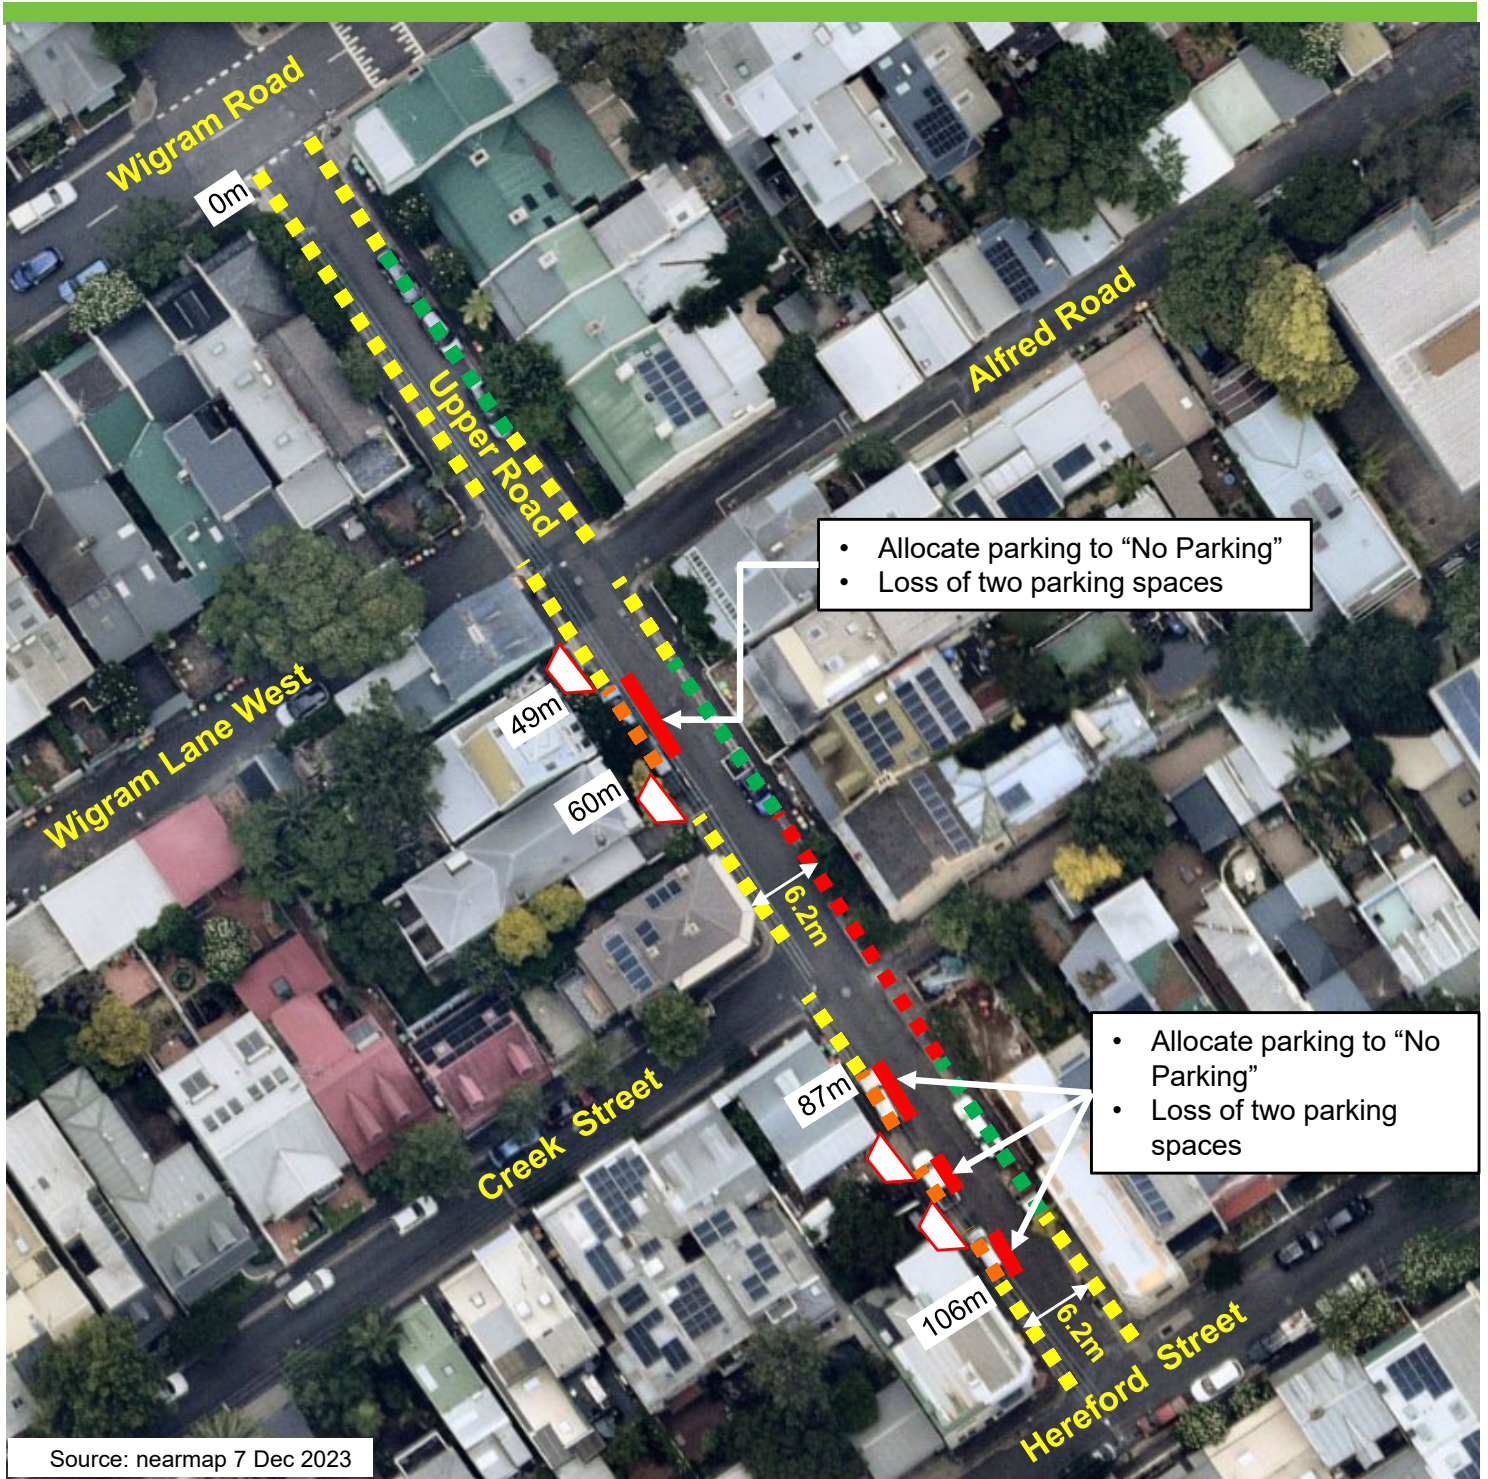

Upper Road, Forest Lodge Proposed parking changes

Existing

- ■ No Stopping
- ■ No Parking
- ■ 2P 8am-6pm Mon-Fri
Permit Holders Excepted Area G
- ■ Unrestricted Parking

Proposed

- No Parking