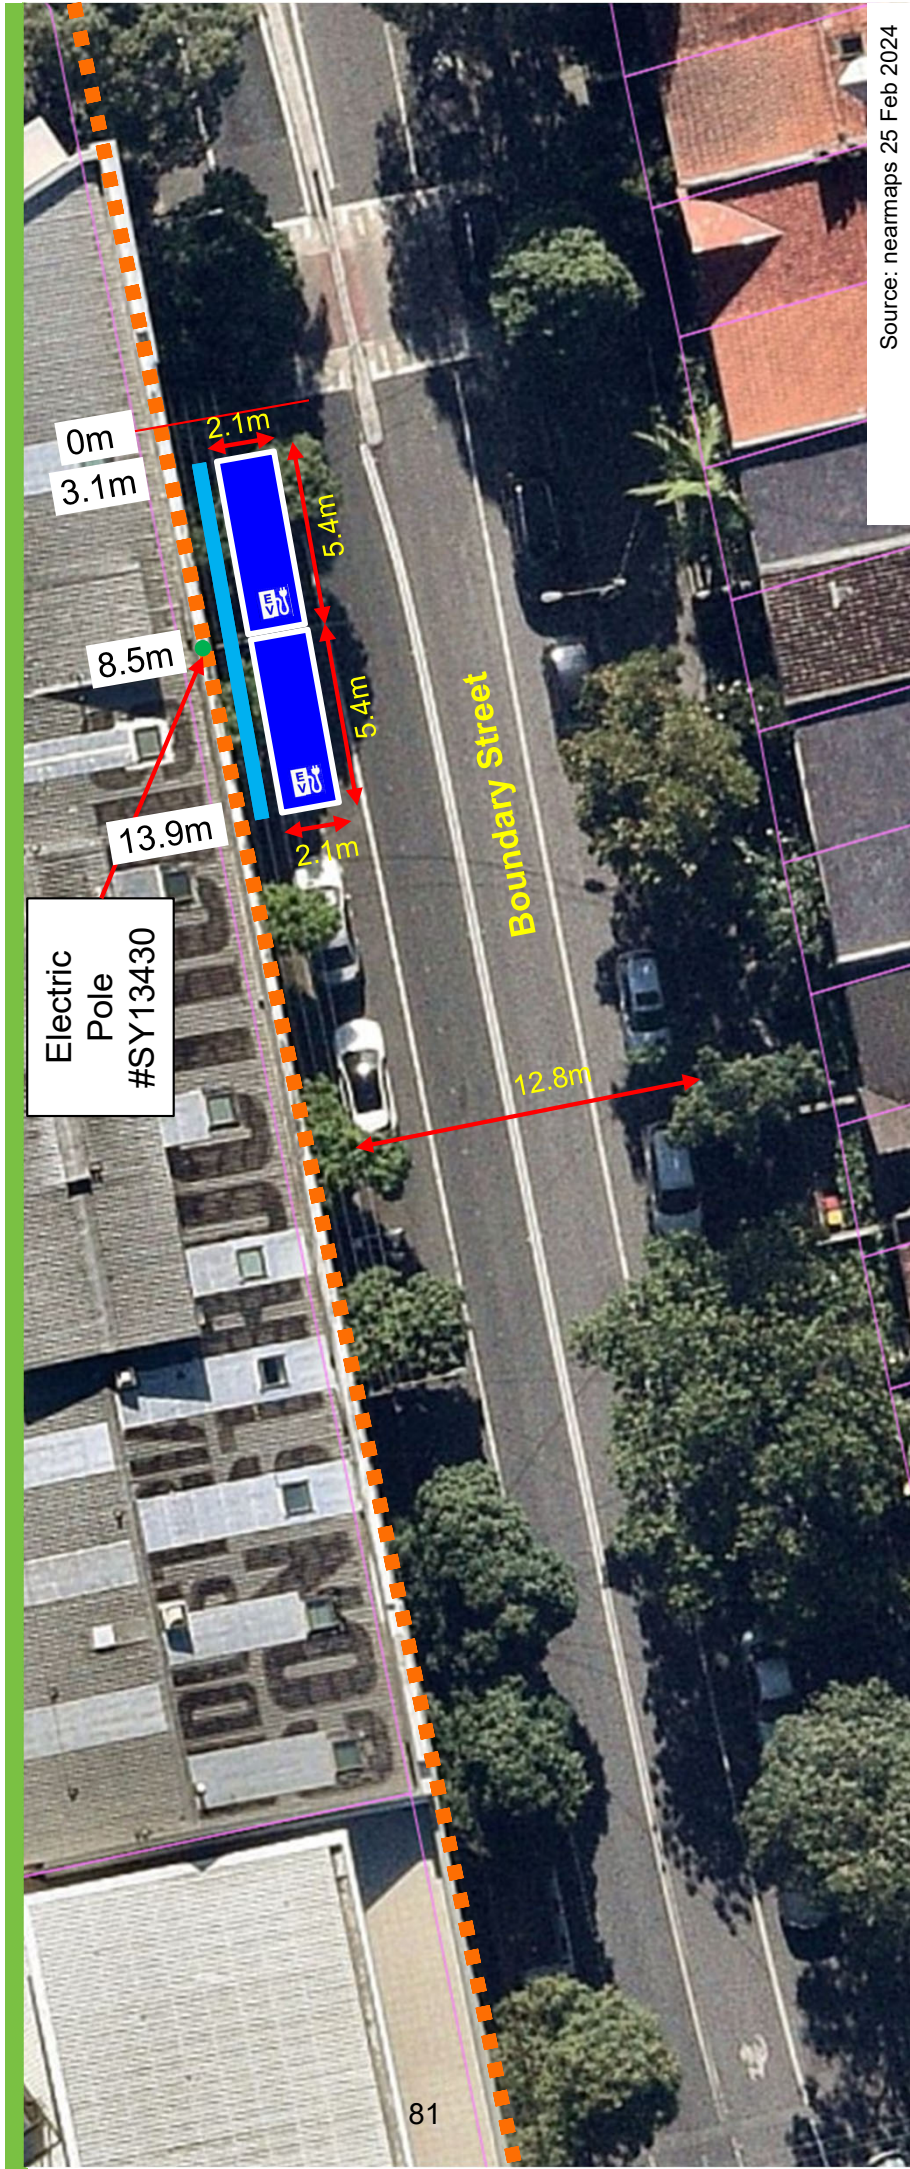

Boundary Street, Darlinghurst Proposed Electric Vehicle (EV) Parking

Existing

- Unrestricted parking

Proposed

- 4P 8am-8pm
- Electric Vehicles Only While Charging
- No Parking
- Electric Vehicles Excepted While Charging All Other Times