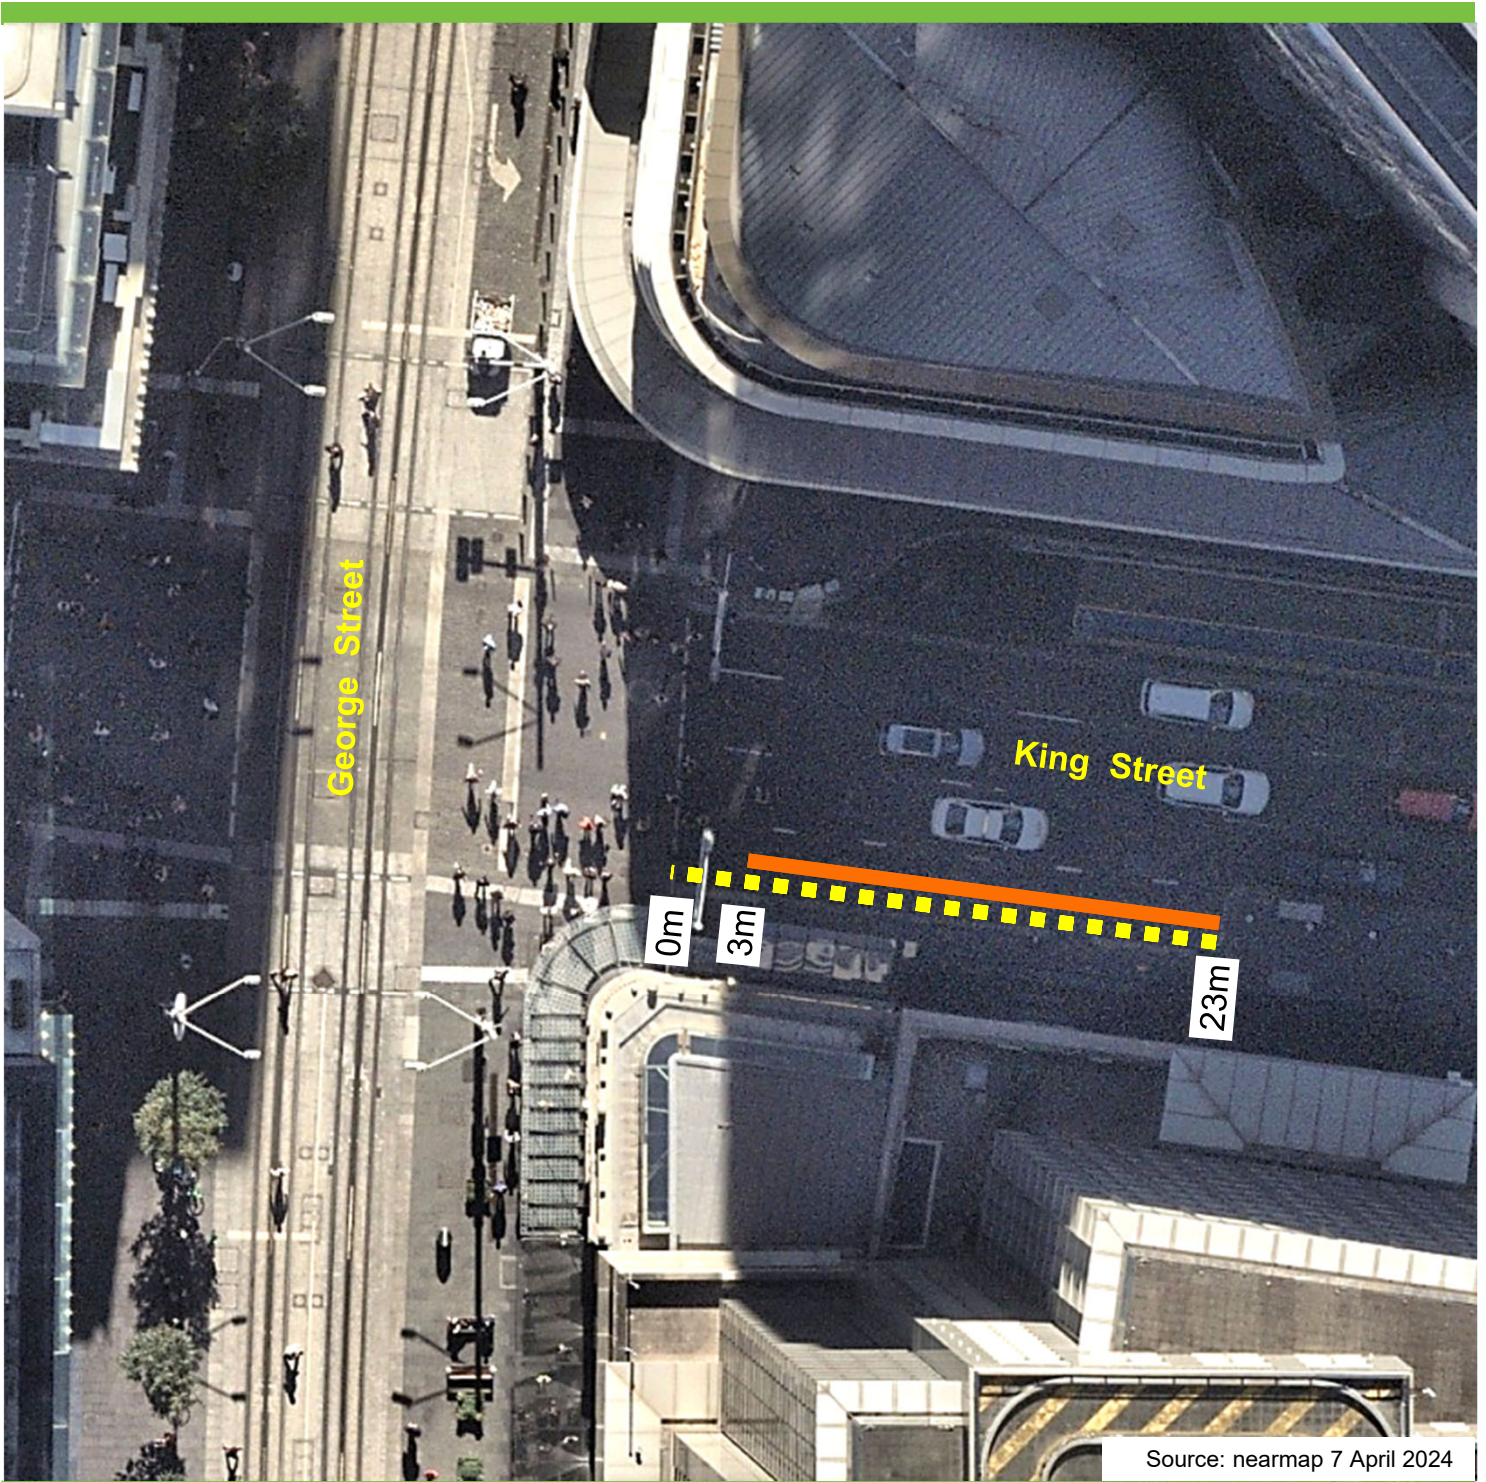

## King Street, Sydney (396 George Street, Sydney) Proposed Works Zone

### Existing

 No Stopping

### Proposed

 Works Zone  
7am-7pm Mon-Fri  
7am-5pm Sat  
No Stopping All Other Times