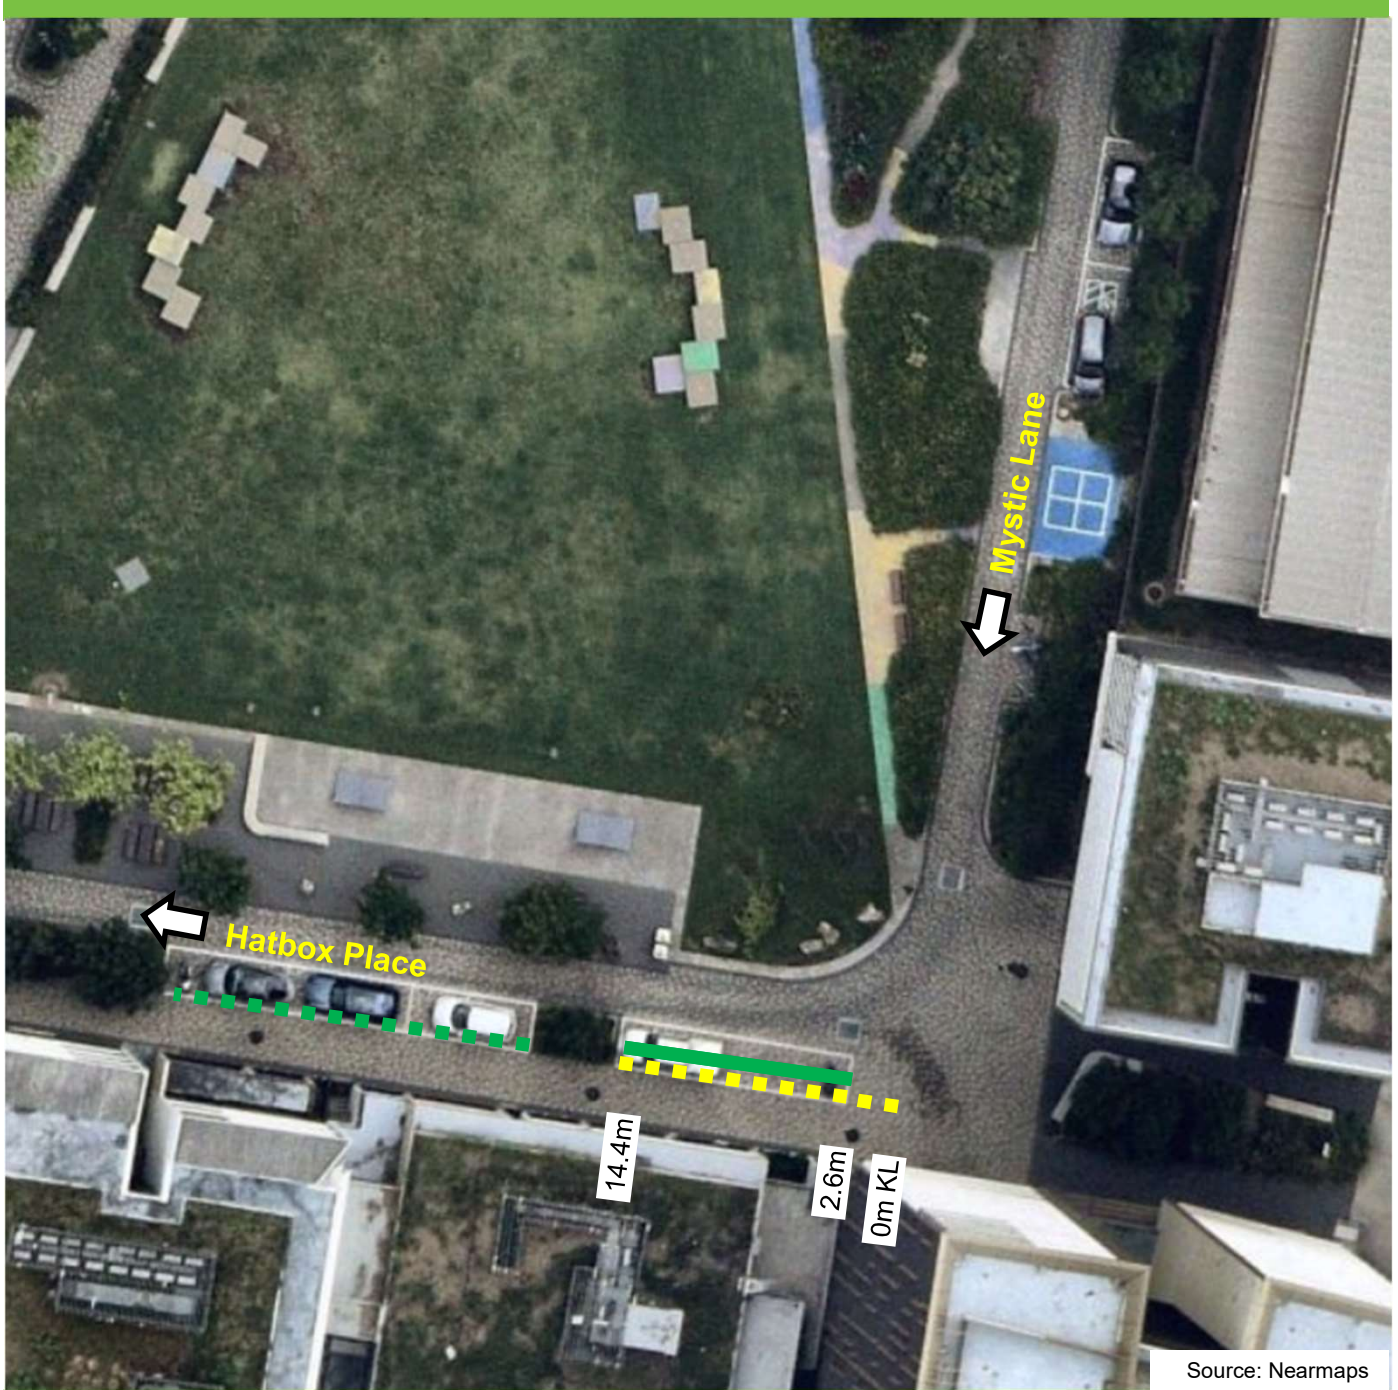

## Hatbox Place, Waterloo Proposed parking changes

### Existing

- ■ ■ "No Stopping"
- ■ ■ "2P 8am-8pm"

### Proposed

- ■ ■ "2P 8am-8pm"