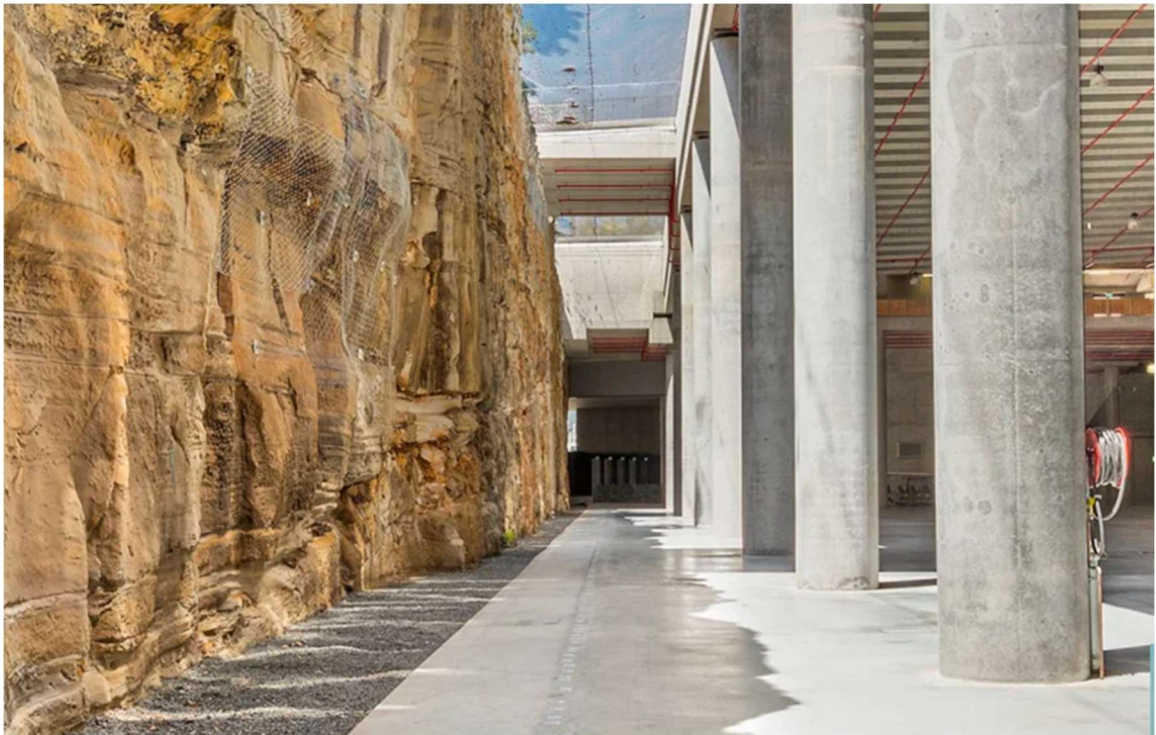

Attachment A

Identification Plans and Images

Barangaroo Park with the Cutaway Fitout Works shown hatched

Acquisition Land

© City of Rydges Council 2025. All Rights Reserved.
This map has been compiled from various sources and the publisher accepts no liability for any errors, omissions or damage arising from the use, reuse or reproduction thereof. While all care is taken to ensure a high degree of accuracy, users are advised to verify Council's Spatial Information data using other sources.
This map is not to be used for navigation or other purposes.

Notes 0030205

Facing north within The Cutaway – Skylights and void (Unformed Road Portion)

Facing south – mesh covered skylights (Unformed Road Portion)

Facing North along Merriman Crescent Part of Acquisition Land