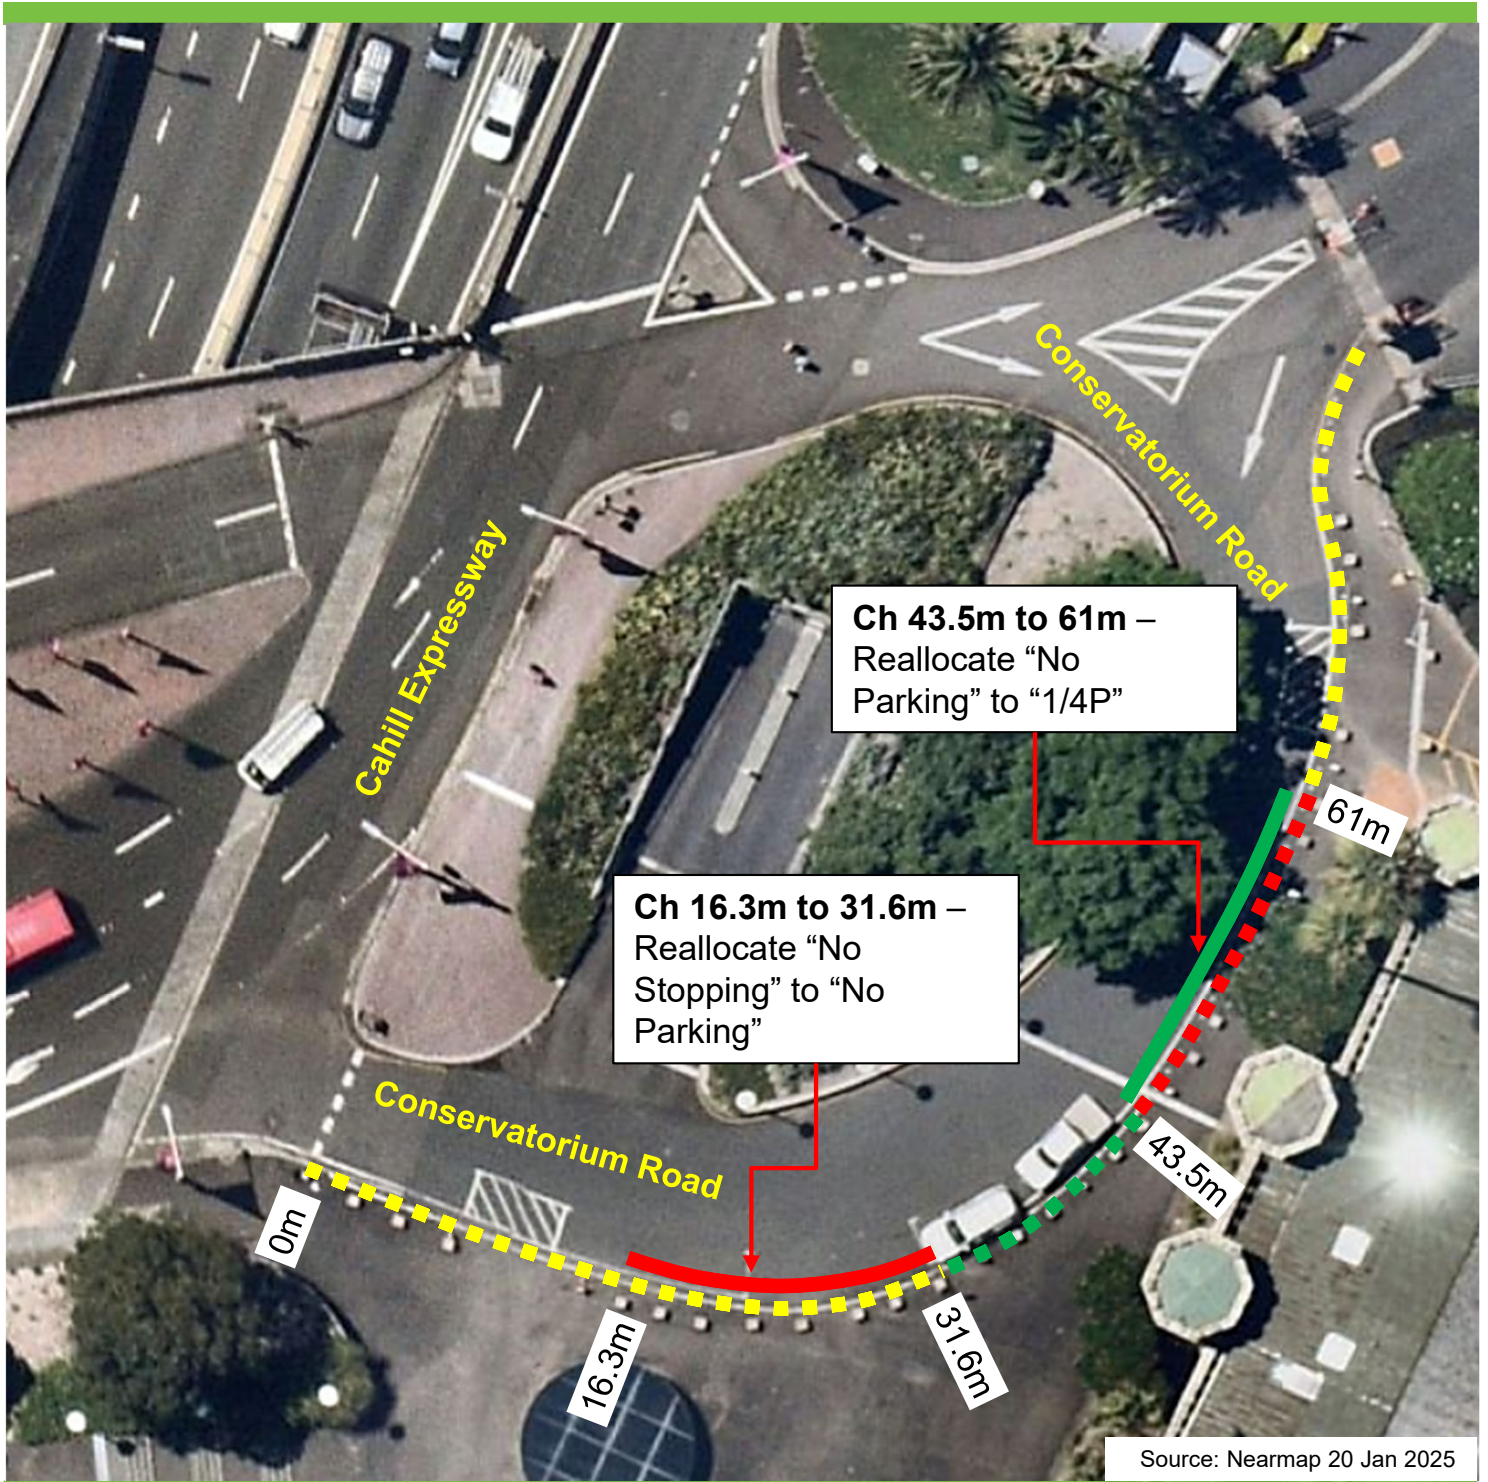

Conservatorium Road, Sydney Proposed parking changes

Existing

- No Stopping
- No Parking
- 1/4P

Proposed

- No Stopping
- No Parking
- 1/4P