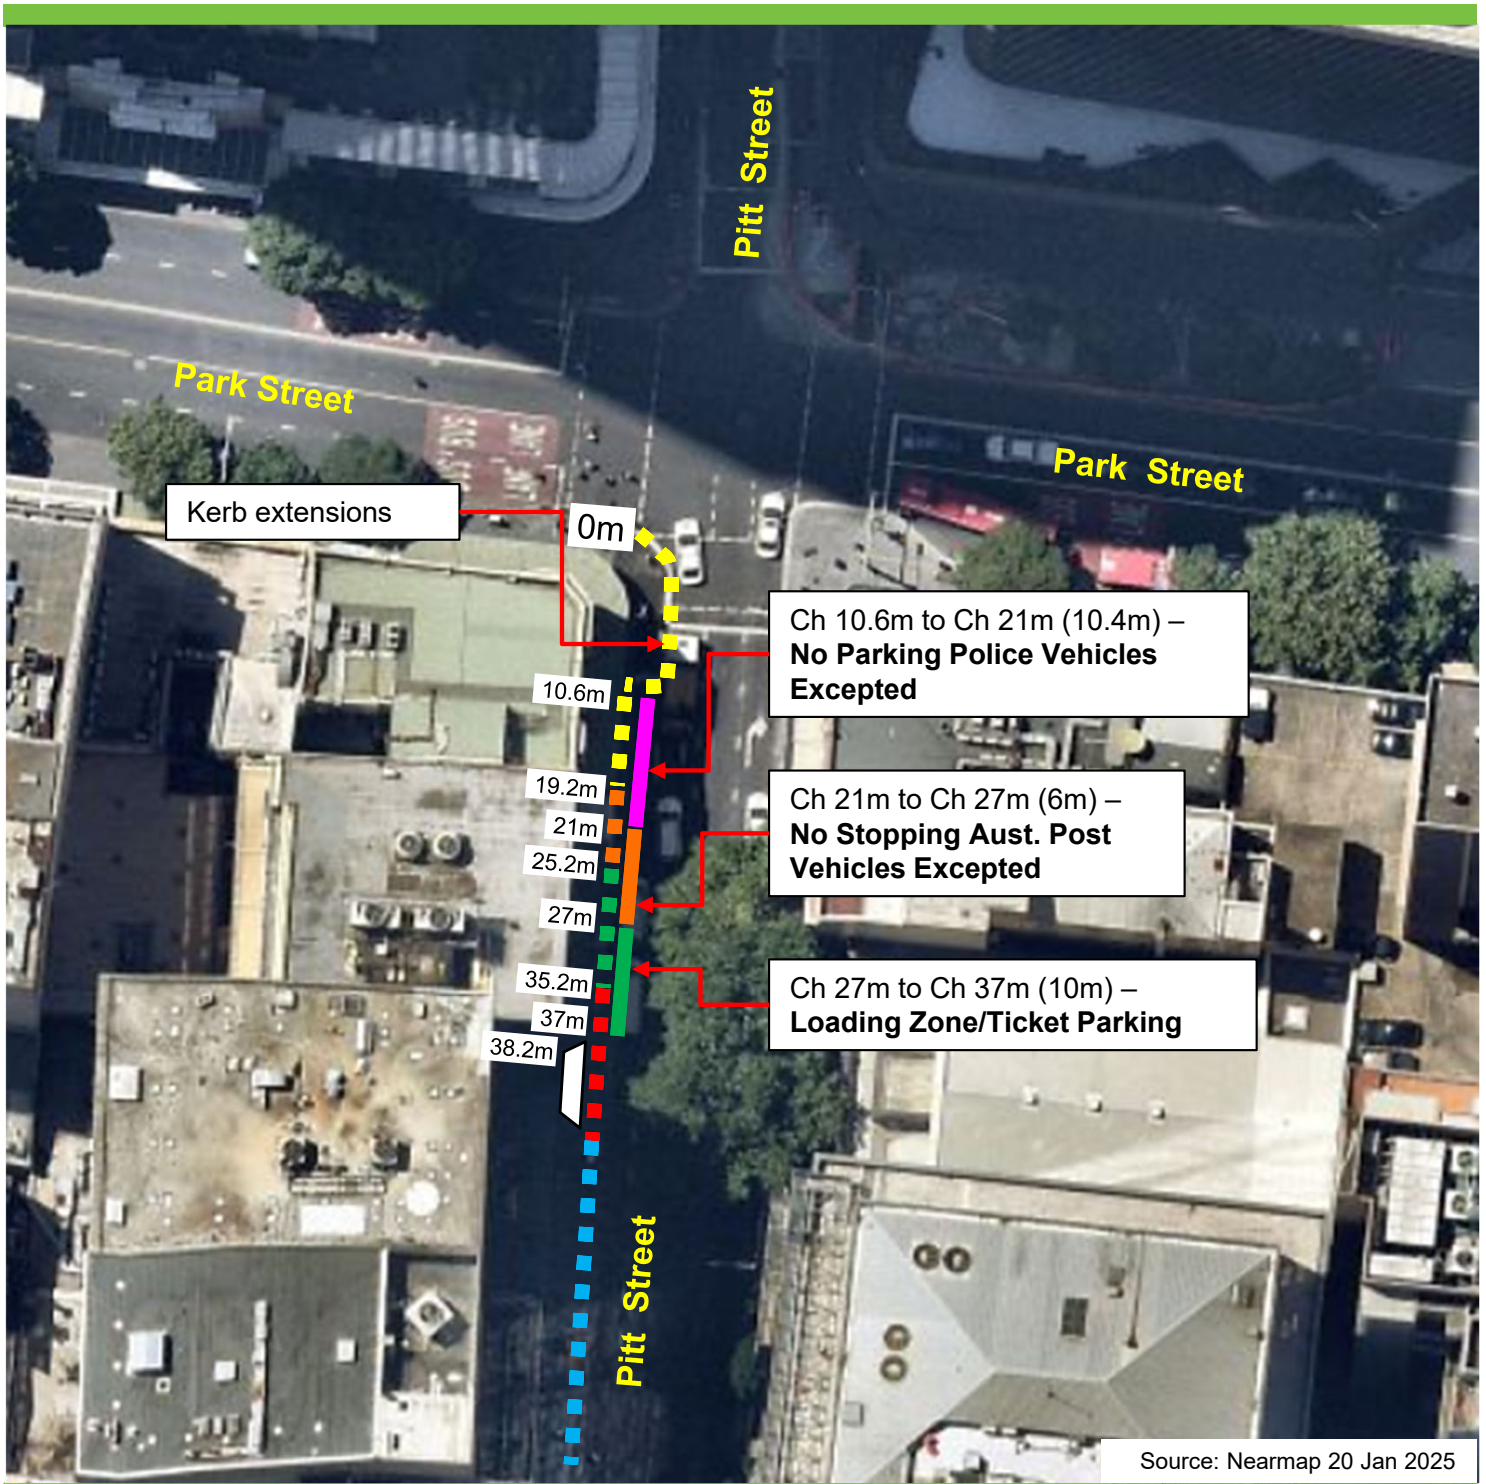

## Pitt Street, Sydney Proposed parking changes

Existing		Proposed	
	No Stopping		No Parking Police Vehicles Excepted
	No Parking		No Stopping Australia Post Vehicles Excepted
	Loading Zone Ticket 6am-6pm Mon-Fri 6am-10am Sat 4P Ticket 6pm-10pm Mon-Fri 10am-10pm Sat 8am-10pm Sun & Public Holidays		Loading Zone Ticket 6am-6pm Mon-Fri 6am-10am Sat 4P Ticket 6pm-10pm Mon-Fri 10am-10pm Sat 8am-10pm Sun & Public Holidays
	No Parking Council Vehicles Excepted		