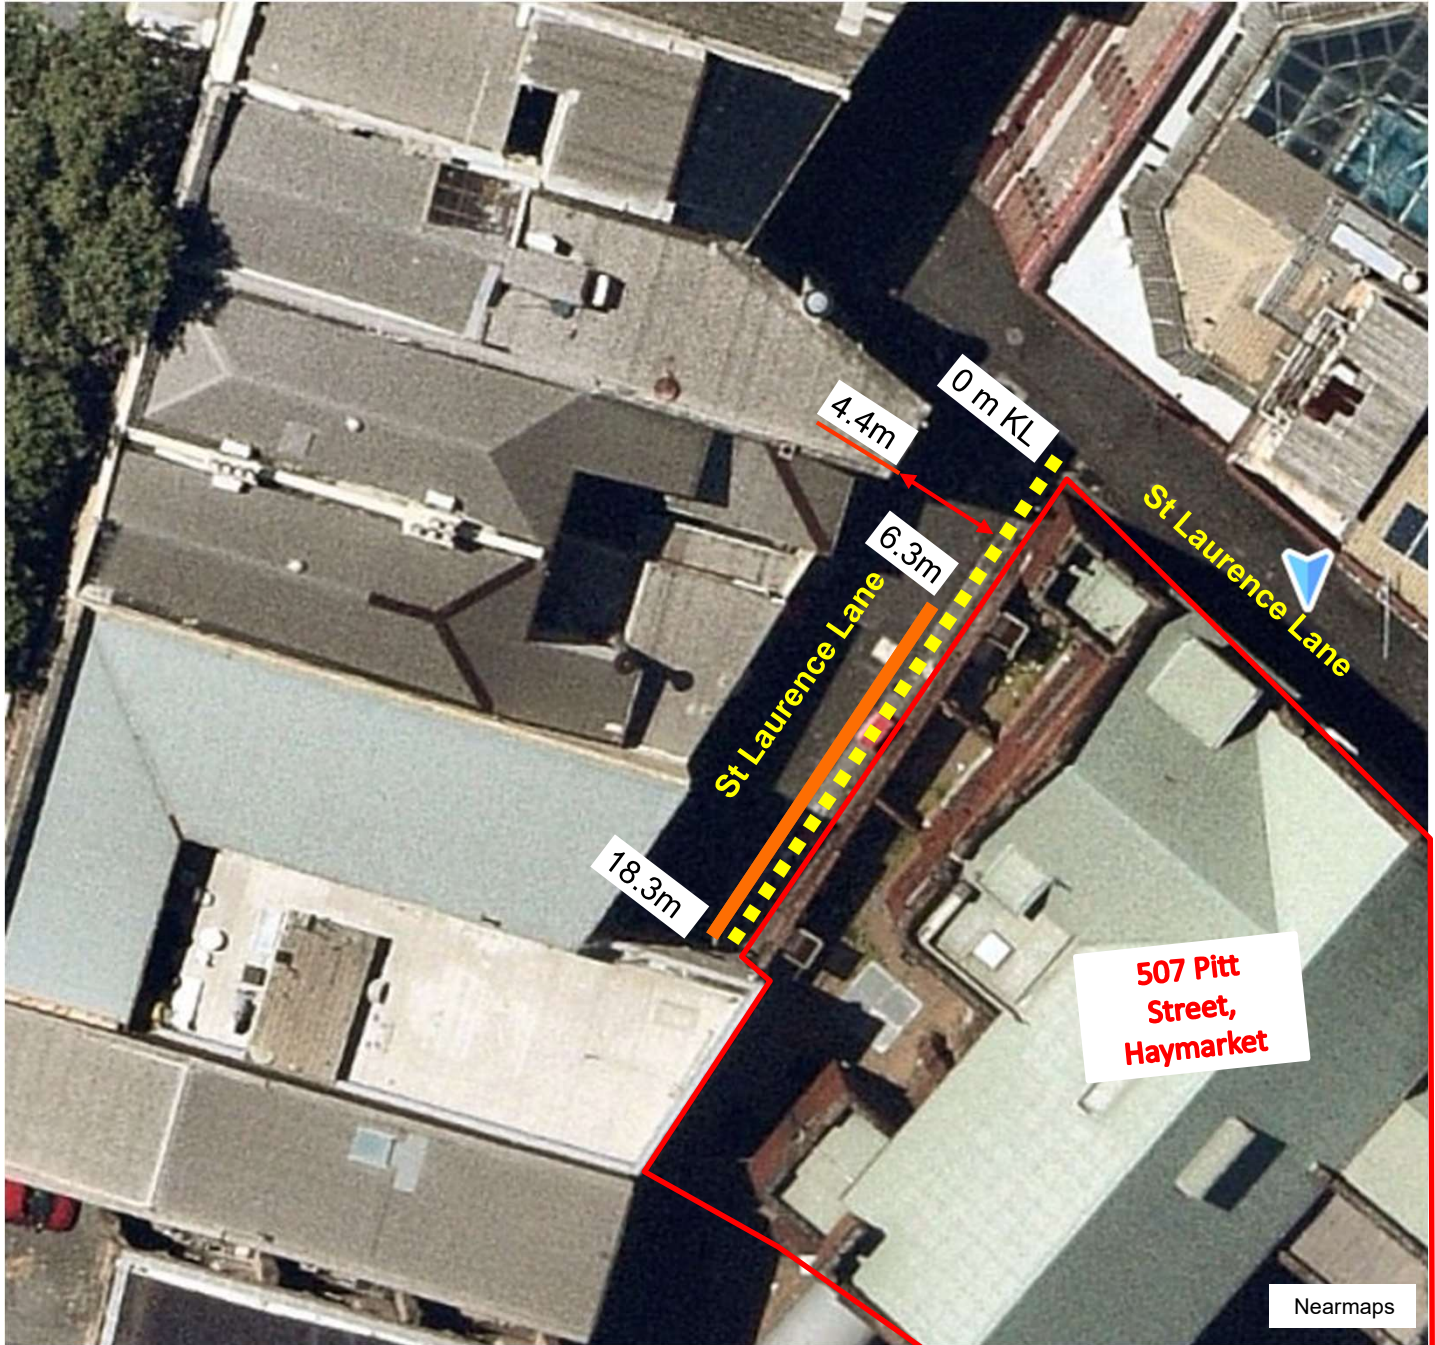

St Laurence Lane, Haymarket Proposed Works Zone

Existing

■ ■ ■ "No Stopping"

Proposed

■ "Works Zone 7am-7pm Mon-Fri 7am-5pm Sat"

"No Stopping All Other Times"