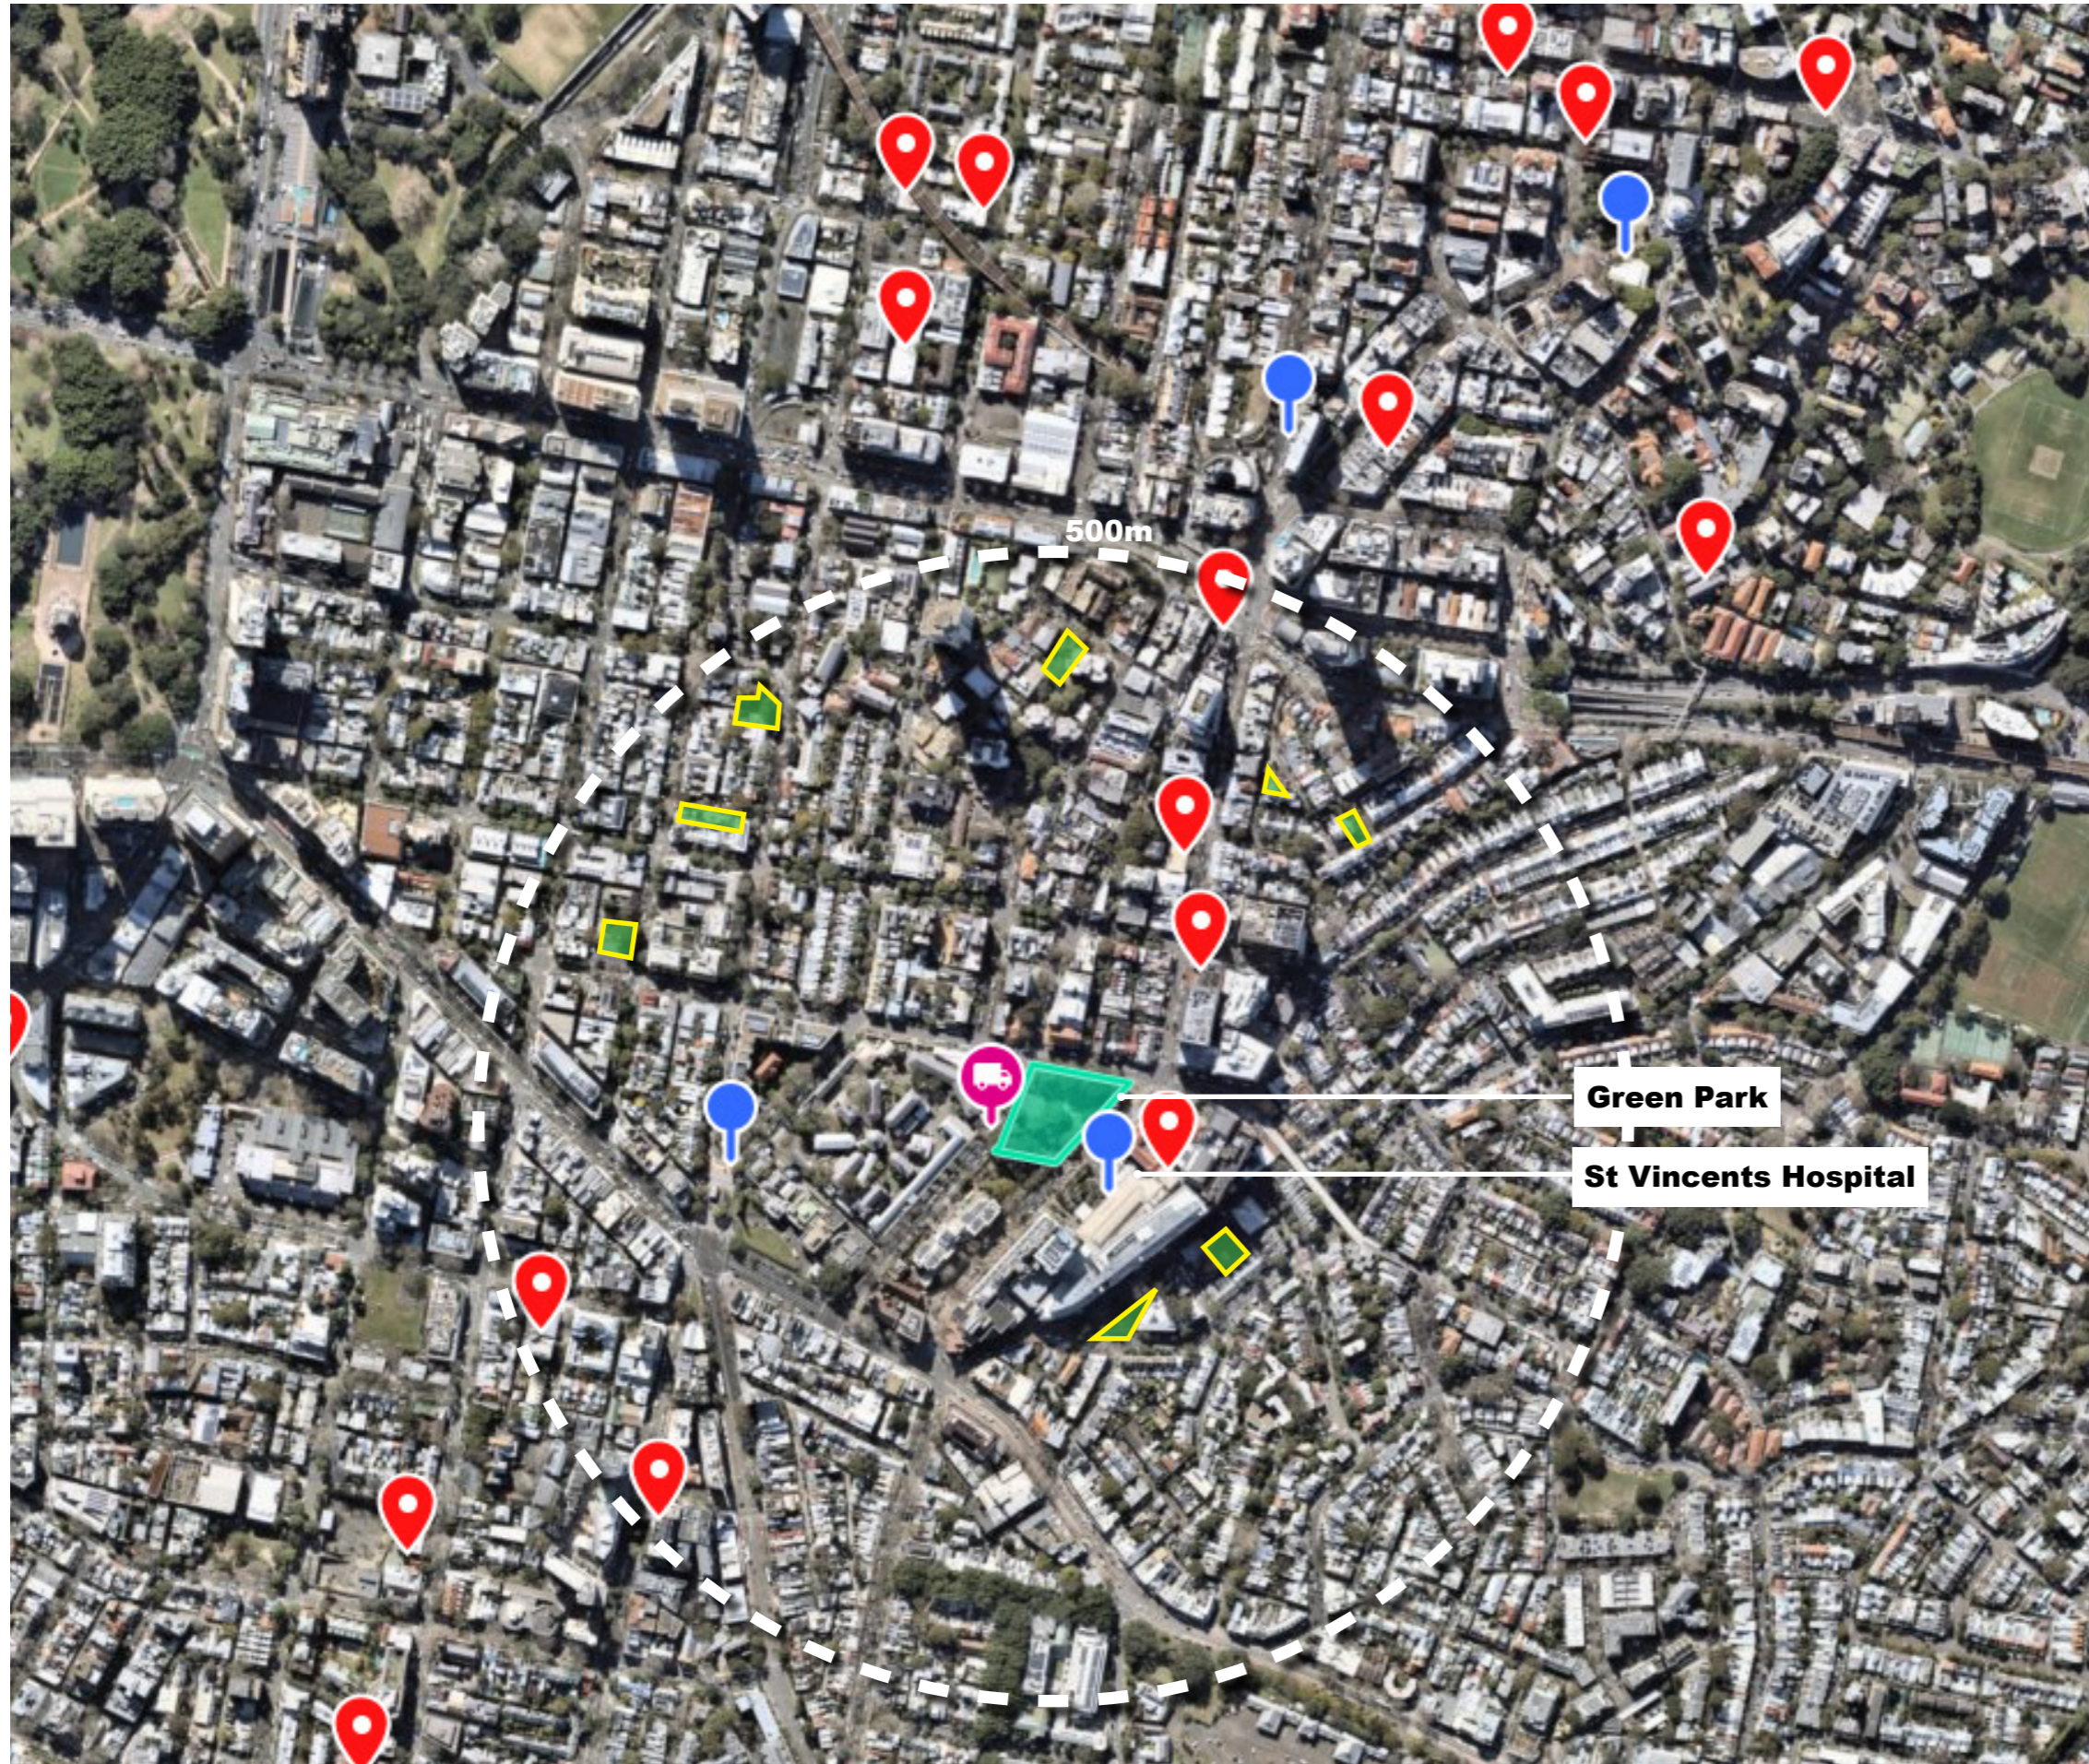

Attachment A

Green Park – Nearby Services and Amenities Map

Green Park - Nearby Services and Amenities

LEGEND	
	Nearby community service locations.
	Nearby toilets
	Mobile voluntary services
	Green Spaces within 500m radius from Green Park